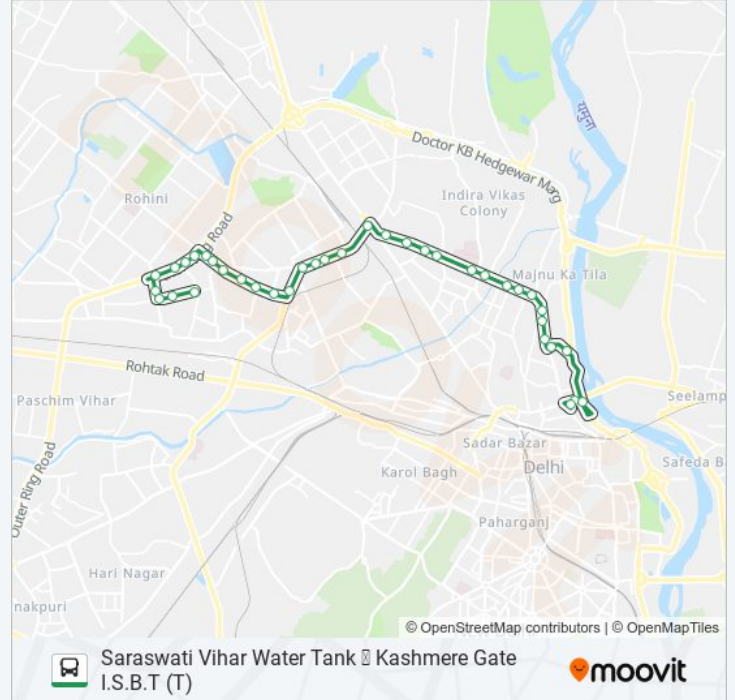

New Police Line

GTB Nagar

I.S.House (International Student Hostel)

Vishwa Vidyalaya Metro Station

Mall Road

Khyber Pass

Vidhan Sabha Metro Station

Old Secretariat (Postal Account Office)

IP College

Metcalfe House

I.S.B.T.Kashmere Gate (O.R.R.)

I.S.B.T.Kashmere Gate

Kashmere Gate I.S.B.T (T)

Direction: Saraswati Vihar Water Tank

40 stops

[VIEW LINE SCHEDULE](#)