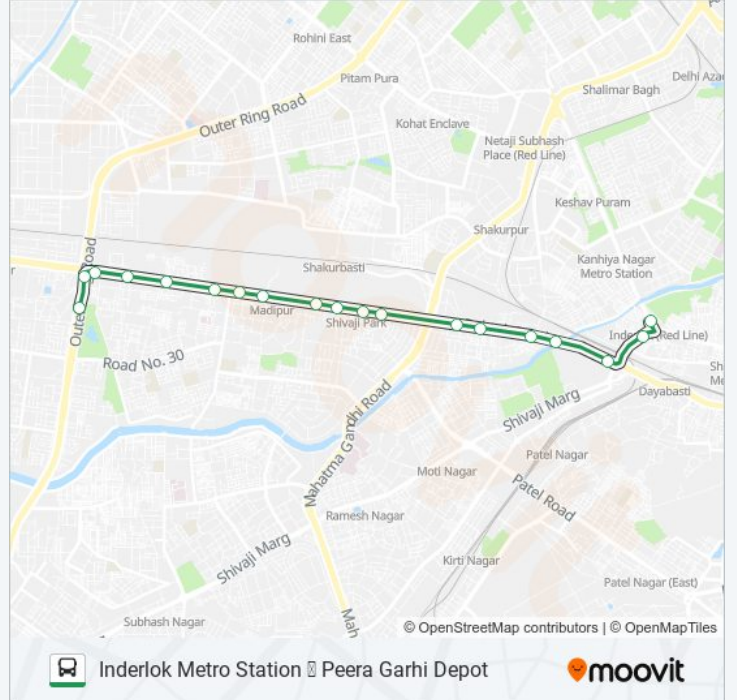

968

Inderlok Metro Station Peera Garhi Depot

Get The App

The 968 bus line (Inderlok Metro Station Peera Garhi Depot) has 2 routes. For regular weekdays, their operation hours are:

(1) Inderlok Metro Station: 10:00 - 23:40(2) Peera Garhi Depot: 11:06 - 23:40

Use the Moovit App to find the closest 968 bus station near you and find out when is the next 968 bus arriving.

Direction: Inderlok Metro Station

18 stops

[VIEW LINE SCHEDULE](#)

- Peera Garhi Depot
- Peera Garhi Chowk
- Paschim Vihar (Super Market)
- Multan Nagar
- Shiva Enclave / New Multan Nagar
- Ordinance Depot
- Madipur J.J.Colony
- Madipur Village
- Spm College
- Shivaji Park
- Agarsen Hospital
- Punjabi Bagh (T) Rohtak Road
- Punjabi Bagh Power House
- Rampura
- Ram Pura (Ashok Park)
- Zakhira (Rohtak Road)
- Inderlok
- Inderlok Metro Station

968 bus Info

Direction: Inderlok Metro Station

Stops: 18

Trip Duration: 20 min

Line Summary:

Direction: Peera Garhi Depot

19 stops

[VIEW LINE SCHEDULE](#)

968 bus Info

Direction: Peera Garhi Depot

Stops: 19

Trip Duration: 21 min

Line Summary:

968 bus time schedules and route maps are available in an offline PDF at moovitapp.com. Use the [Moovit App](#) to see live bus times, train schedule or subway schedule, and step-by-step directions for all public transit in New Delhi.