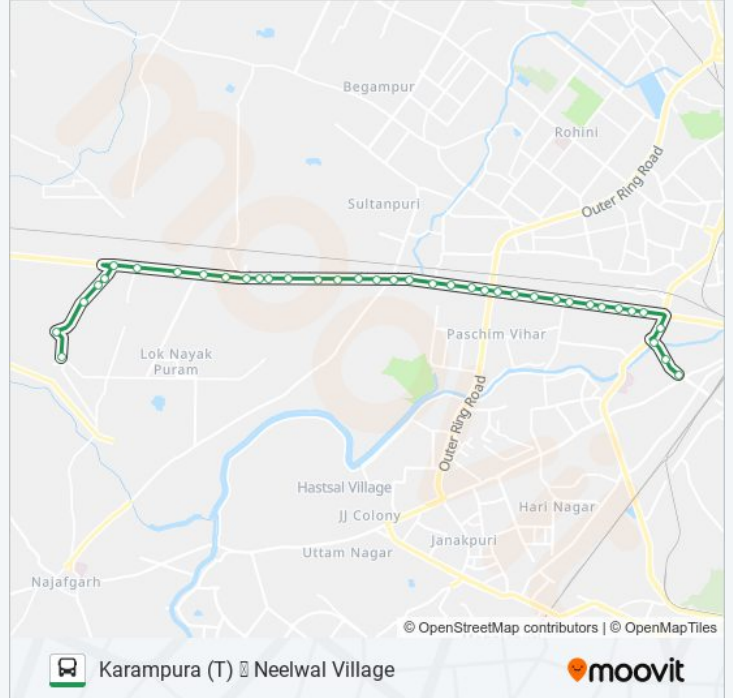

Udyog Nagar

Peera Garhi Metro Station

Peera Garhi Chowk

Paschim Vihar (Super Market)

Multan Nagar

Shiva Enclave / New Multan Nagar

Ordinance Depot

Madipur J.J.Colony

Madipur Village

Spm College

Shivaji Park

Agarsen Hospital

East Punjabi Bagh

Punjabi Bagh (T)

New Moti Nagar (B Block)

Karampura (T)

Direction: Neelwal Village

38 stops

[VIEW LINE SCHEDULE](#)

Karampura (T)

New Moti Nagar (B Block)

Punjabi Bagh (T)

Punjabi Bagh (T) More

East Punjabi Bagh

Agarsen Hospital

Shivaji Park

S.P.M.College

Madipur Village

Madipur Jj Colony Metro Station

Ordinance Depot

Shiva Enclave / New Multan Nagar

Multan Nagar

934A bus Time Schedule

Neelwal Village Route Timetable:

Sunday	05:20 - 16:50
Monday	05:20 - 16:50
Tuesday	05:20 - 16:50
Wednesday	05:20 - 16:50
Thursday	05:20 - 16:50
Friday	05:20 - 16:50
Saturday	05:20 - 16:50

934A bus Info

Direction: Neelwal Village

Stops: 38

Trip Duration: 46 min

Line Summary: