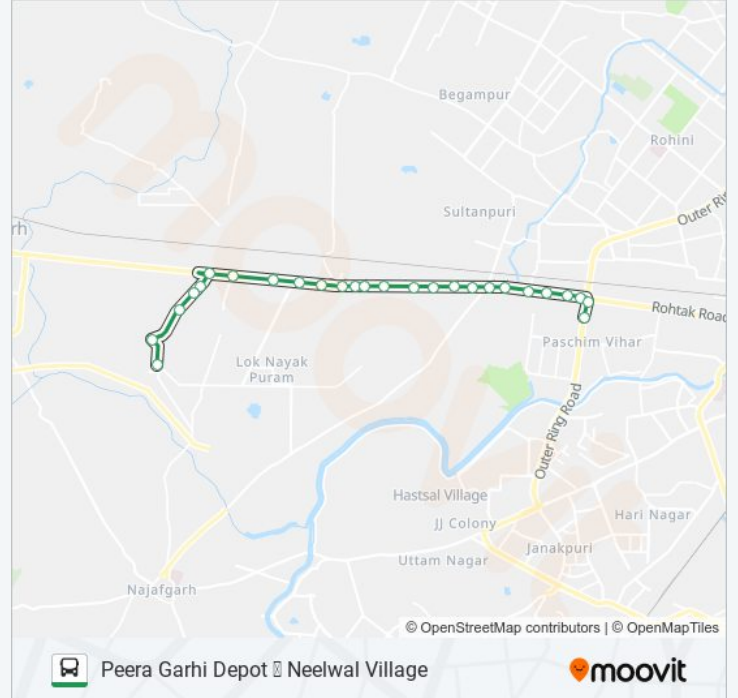

**Direction: Neelwal Village**

24 stops

[VIEW LINE SCHEDULE](#)

- Peera Garhi Depot
- Peera Garhi Metro Station
- Udyog Nagar
- Inder Enclave
- Jwala Puri / Nangloi Depot
- Surajmal Stadium - Nangloi J.J.Colony 3
- Sultanpuri Crossing
- Nangloi Metro Station
- Nangloi J.J.Colony / Lokesh Cinema
- Quamruddin Nagar (T)
- Rajdhani Park
- Swarn Park
- Mundka Village Crossing
- Mundka Village Metro Station
- Mundka School
- Mundka Industrial Area
- Mile Stone / Shiv Shankar Dharam Kanta
- Hiran Kudna Crossing
- Ghevra Crossing Neelwal Road
- Digambar Jain Mandir
- Digambar Jain Mandir Stop 2
- Vaishno Mata Mandir

### Direction: Peera Garhi Depot

26 stops

[VIEW LINE SCHEDULE](#)

Neelwal Village

Neelwal Village Crossing

Vaishno Mata Mandir

Digambar Jain Mandir Stop 2

Digambar Jain Mandir

### 934A bus Info

**Direction:** Peera Garhi Depot

**Stops:** 26

**Trip Duration:** 36 min

**Line Summary:**

Sultanpuri Crossing

Surajmal Stadium / Nangloi J.J.Colony

Jwala Puri / Nangloi Depot

Inder Enclave

Udyog Nagar

Peera Garhi Metro Station

Peera Garhi Chowk (Outer Ring Road)

Peera Garhi Depot

934A bus time schedules and route maps are available in an offline PDF at [moovitapp.com](https://moovitapp.com). Use the [Moovit App](#) to see live bus times, train schedule or subway schedule, and step-by-step directions for all public transit in New Delhi.