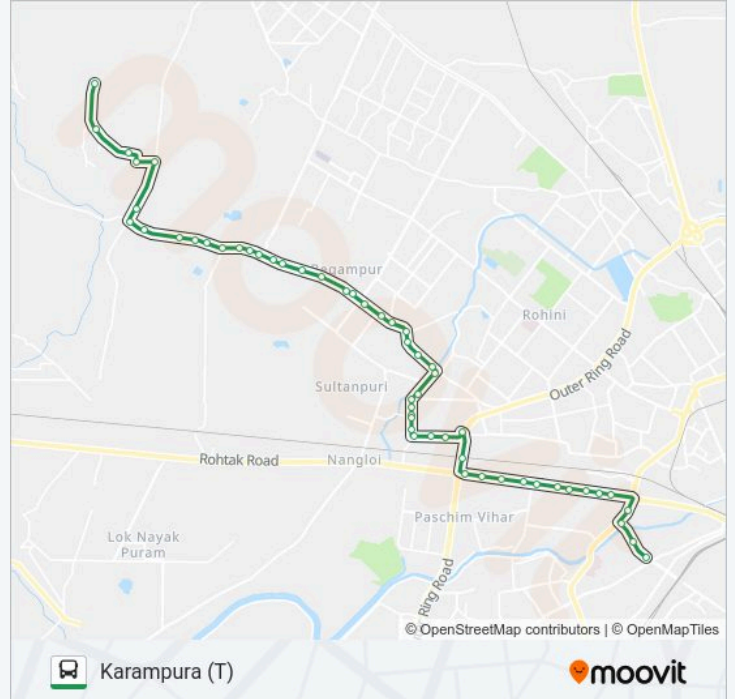

Rohini Sector 21

Rohini Sector 20/21 More

Pooth Kalan

Braham Shakti Hospital

Krishna Vihar Kanjhawala Road

Krishna Vihar

Buddha Vihar Kanjhawala Road

Mangolpuri Y Block

Mangolpuri J Block

K.X.Block Mangolpuri

Mangolpuri K Block (Sanjay Gandhi Hospital)

S Block Mangolpuri

Mangol Puri S Block

T Block Mangolpur

Q Block Durbalnath Vatika

B Block Mangolpuri

Q Block Mangolpuri (T)

B Block Mangolpuri

Peera Garhi Chowk Flyover

Peera Garhi Chowk

Paschim Vihar (Super Market)

Multan Nagar

Shiva Enclave / New Multan Nagar

Ordinance Depot

Madipur J.J.Colony

Madipur Village

Spm College

Shivaji Park

Agarsen Hospital

East Punjabi Bagh

Punjabi Bagh (T)

New Moti Nagar (B Block)