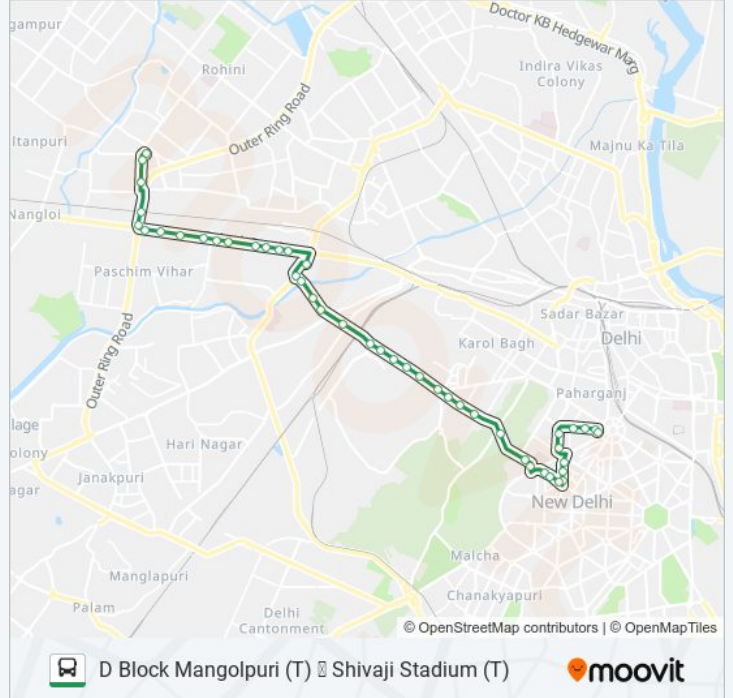

940STL bus Info**Direction:** D Block Mangolpuri (T)**Stops:** 45**Trip Duration:** 57 min**Line Summary:**

Shadipur Colony

Shadipur Metro Station

Shadipur Depot

Moti Nagar Industrial Area

Karampura (T)

New Moti Nagar (B Block)

Ordinance Depot

Shiva Enclave / New Multan Nagar

Multan Nagar

Paschim Vihar

Peeragarhi Chowk

Peera Garhi Chowk (Outer Ring Road)

Peera Garhi Chowk Flyover

B Block Mangolpuri

E Block Mangolpuri

D Block Mangolpuri (T)

Direction: Shivaji Stadium (T)

42 stops

[VIEW LINE SCHEDULE](#)

D Block Mangolpuri (T)

E Block Mangolpuri

B Block Mangolpuri