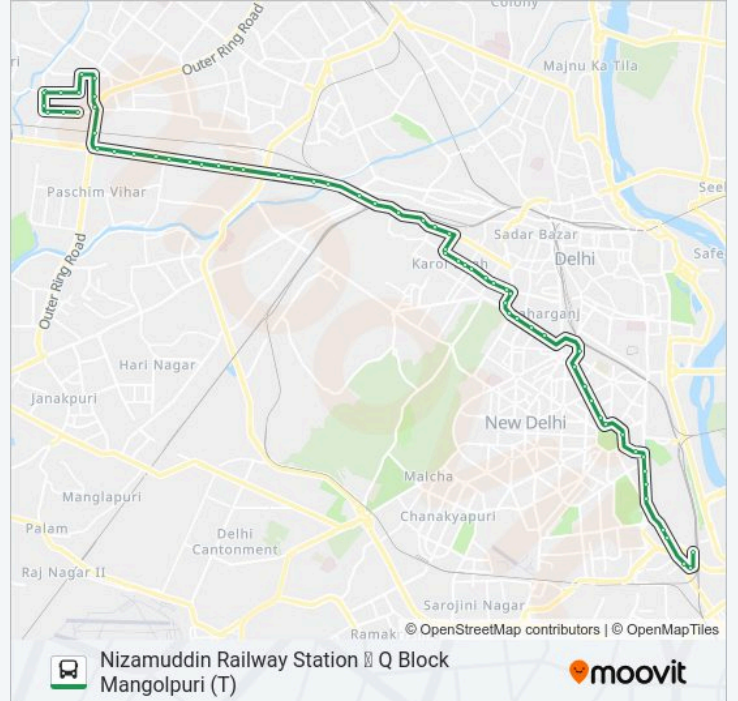

Spm College

Shivaji Park

Agarsen Hospital

Punjabi Bagh (T) Rohtak Road

Punjabi Bagh Power House

Rampura

Ram Pura (Ashok Park)

Zakhira Flyover (New Rohtak Road)

Daya Basti Flyover

Anand Parvat Industrial Area

Sarai Rohila

Sarai Rohilla (Government Quarter)

Liberty Cinema

Dev Nagar

Khalsa College

Prahlad Market

DB Gupta Market

Db Gupta Market

Faiz Road

Karol Bagh Terminal

Jhandewalan

Rani Jhansi Road

Videocon Tower

Panchkuian Road Banwai Lal Hospital

Panchkuian Road

Kalawati Hospital

Sucheta Kriplani Hospital

Super Bazar

Scindia House / Kailash Bhavan

Max Mueller Bhawan

Bharatiya Vidya Bhavan

Baroda House