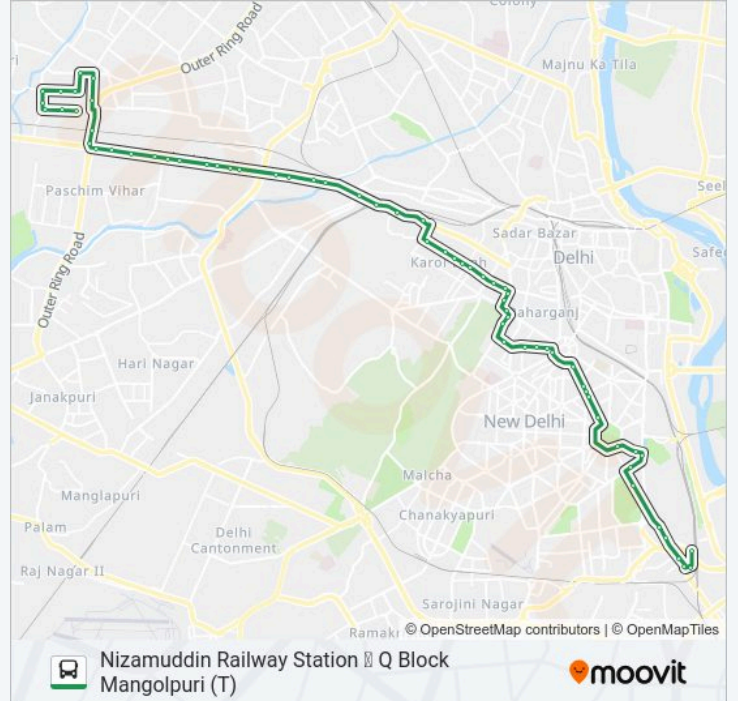

Shivaji Stadium (T) S.B.S.Marg

Shaheed Bhagat Singh Marg

Shaheed Bhagat Singh Marg

Gole Market

Mandir Marg Police Station

Balmiki Mandir

Panchkuian Road Banwai Lal Hospital

Videocon Tower

Rani Jhansi Road

Jhandewalan

Karol Bagh Terminal

Faiz Road

Db Gupta Market

Thana D.B. Gupta Road

Prahlad Market

Khalsa College

Anand Parbat (T)

Sarai Rohila

Anand Parvat Industrial Area

Daya Basti Flyover

Zakhira Flyover (New Rohtak Road)

Ram Pura (Ashoka Park)

Rampura

Punjabi Bagh Power House

Punjabi Bagh (T) Rohtak Road

Agarsen Hospital

Shivaji Park

S.P.M.College

Madipur Village

Madipur Jj Colony Metro Station

Ordinance Depot

Shiva Enclave / New Multan Nagar