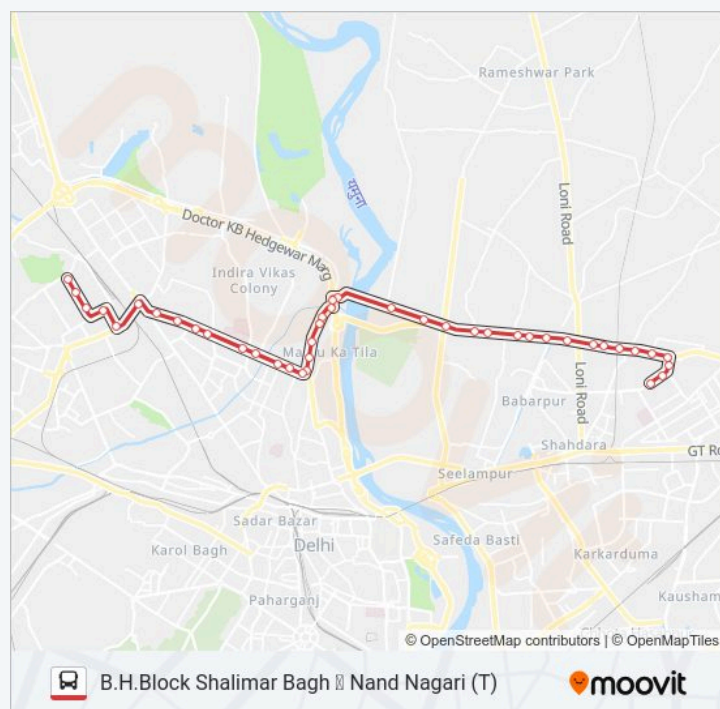

Model Town II

Alpana Cinema (Model Town Mtr Stn)

New Police Line

GTB Nagar

I.S.House (International Student Hostel)

Vishwa Vidyalaya Metro Station

Mall Road

Mall Road (Chaudhary Fateh Singh Marg)

Banarsi Das Estate Timarpur

Timarpur

Balak Ram Hospital

Police Station Timarpur

Nehru Vihar Xing

Wazirabad Crossing (G.T.Road)

Wazirabad Crossing

Gurudwara Nanaksar

Rajeev Nagar

Khajuri

Bhajanpura

B Block Yamuna Vihar

Yamuna Vihar Brijpuri

C4 Yamuna Vihar

Gokulpuri

B R Ambedkar College (Loni Road Xing)

M.I.G Flats Loni Road

Ashok Nagar / Meet Nagar

Mandoli Sewa Dham

Nand Nagari Depot

Bank Colony

Gagan Cinema

Gagan Cinema

E Block Nand Nagari

Direction: Nand Nagari (T)

Stops: 41

Trip Duration: 52 min

Line Summary: