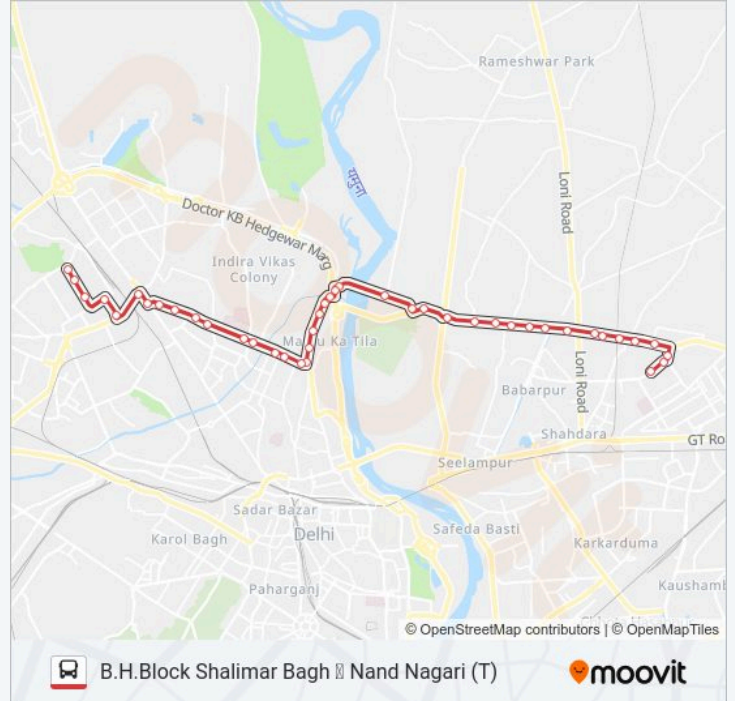

Police Station Timarpur

Balak Ram Hospital

Timarpur

Banarsi Das Estate Timarpur

Mall Road

Mall Road

Vishwa Vidyalaya Metro Station

I.S.House (International Student Hostel)

GTB Nagar

New Police Line

Alpana Cinema (Model Town Mtr Stn)

Model Town II

Model Town-3 Azadpur

Azadpur Metro Station

Azadpur (T)

Kewal Park

Shalimar Bagh A Block

A.E.Block Shalimar Bagh

A.E.Shalimar Bagh

B.J.Block Shalimar Bagh

B.H.Block Shalimar Bagh

Direction: Nand Nagari (T)

41 stops

[VIEW LINE SCHEDULE](#)

B.H.Block Shalimar Bagh

B.J.Block Shalimar Bagh

A.E.Shalimar Bagh

A.E.Block Shalimar Bagh

Shalimar Bagh A Block

Kewal Park

Azadpur Metro Station

Model Town-3 Azadpur

971A bus Time Schedule

Nand Nagari (T) Route Timetable:

Sunday	07:20 - 19:45
Monday	07:20 - 19:45
Tuesday	07:20 - 19:45
Wednesday	07:20 - 19:45
Thursday	07:20 - 19:45
Friday	07:20 - 19:45
Saturday	07:20 - 19:45

971A bus Info