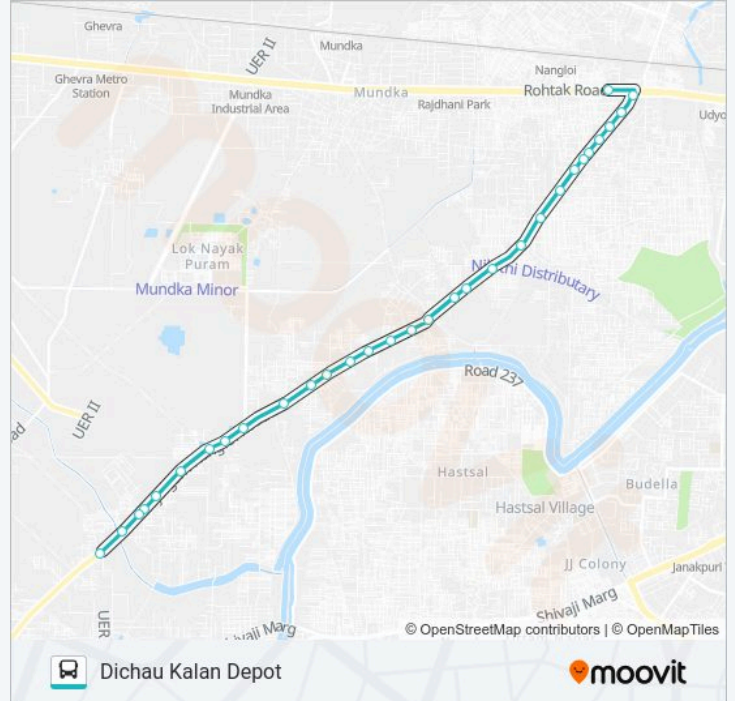

923 bus Info

Direction: Dichau Kalan Depot

Stops: 30

Trip Duration: 26 min

Line Summary:

Satya Vihar / Chanchal Park

Bakkarwala Crossing

Primary School Baprola

Baprola Village

Baprola School

Jai Vihar Block 2

Air Force Station Bani Camp

Jai Vihar

Dichau Kalan Depot

Direction: Nangloi Metro Station

30 stops