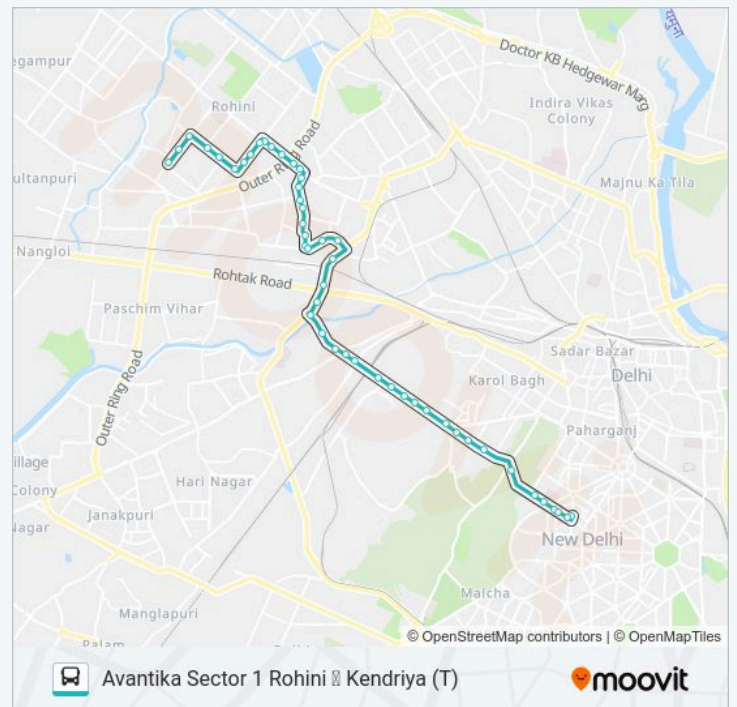

### 970 bus Info

**Direction:** Kendriya (T)

**Stops:** 48

**Trip Duration:** 49 min

**Line Summary:**

Shadipur Metro Station

Shadipur Colony

West Patel Nagar