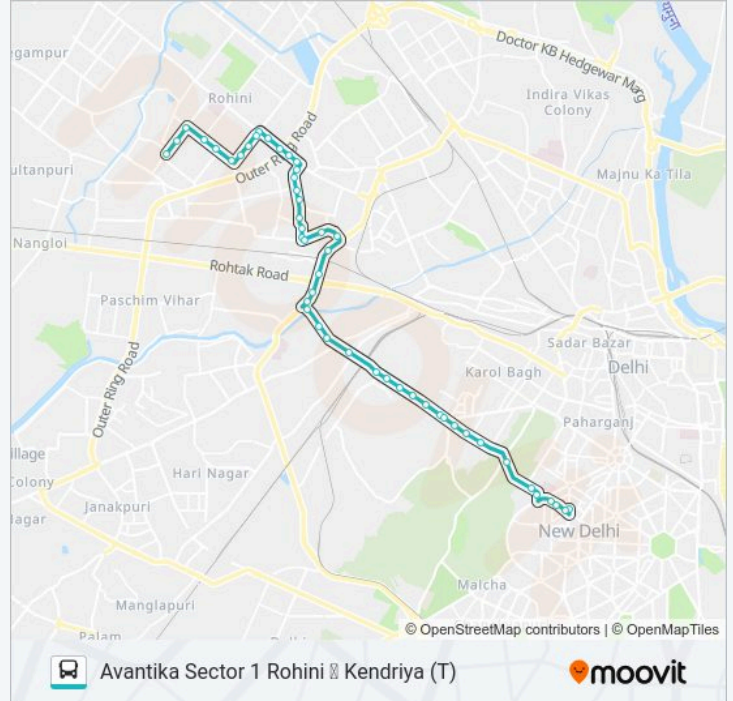

Sai Baba Chowk Rohini Sec 7

Nav Durga Mandir

Hanuman Mandir

Rohini Sector 7

Naharpur Village

Ayodhya Chowk

Vishram Chowk

Rohini Sector 3 Pocket 27/29

Avantika Sector 1 Rohini

**Direction: Kendriya (T)**

48 stops

[VIEW LINE SCHEDULE](#)

Avantika Sector 1 Rohini