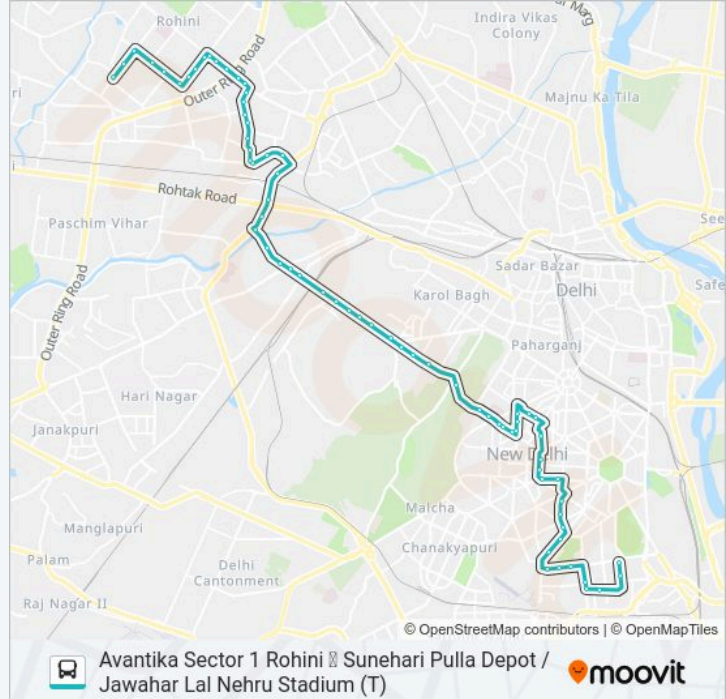

Kapil Vihar

D.T.C Apartments

Harsh Vihar Pitampura

LOK Vihar

Chander LOK

Rajdhani Enclave Road No.44 X-Ing

Mahindra Park Road No-44

Rajdhani Enclave / Mahindra Park

Samrat Enclave

Shakur Pur Jj Colony/ Britannia

Shakurpur Village / Shiv Mandir

Punjabi Bagh

East Punjabi Bagh

Punjabi Bagh (T)

New Moti Nagar (B Block)

Karampura (T)

Moti Nagar Industrial Area

Moti Nagar Industrial Area

Shadipur Depot

Shadipur Metro Station

Shadipur Colony

West Patel Nagar

Patel Nagar Metro Station

East Patel Nagar

Rajinder Nagar

Main Market Shankar Road

New Rajinder Nagar Post Office

Upper Ridge Road

Talkatora Stadium

RML Hospital

Talkatora Road

Talkatora Road