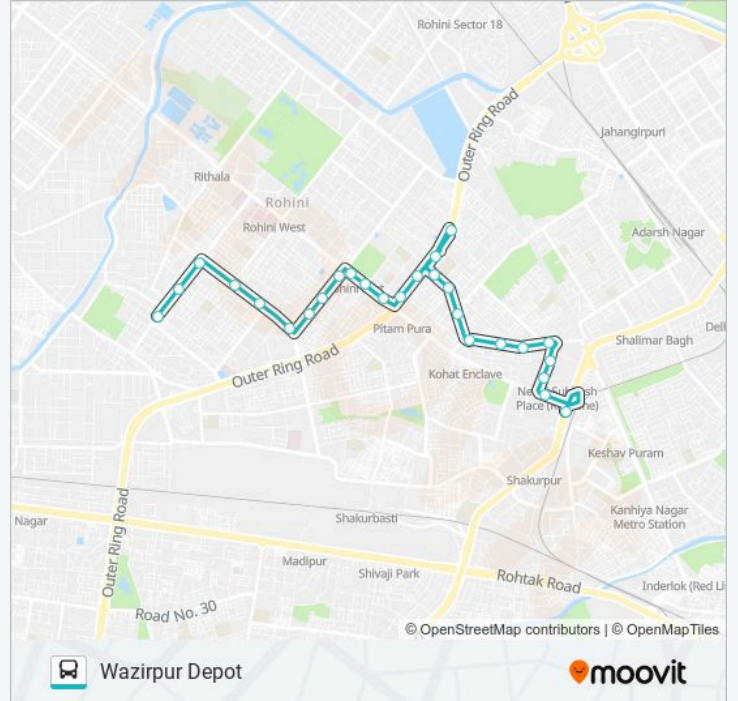

## Avantika Sector 1 Rohini

Get The App

The 971 bus line (Avantika Sector 1 Rohini) has 2 routes. For regular weekdays, their operation hours are:

(1) Avantika Sector 1 Rohini: 05:45 - 23:05 (2) Wazirpur Depot: 04:55 - 22:15

### 971 bus Info

**Direction:** Avantika Sector 1 Rohini

**Stops:** 25

**Trip Duration:** 22 min

**Line Summary:**

Ayodhya Chowk

Vishram Chowk

Rohini Sector 3 Pocket 27/29

Pitampura N.D Office

Tv Tower (Power House)

Shri Guru Gobind Singh College

Dilli Haat Pitampura

Subhash Palace (Wazirpur Depot)

Wazirpur Depot

971 bus time schedules and route maps are available in an offline PDF at [moovitapp.com](https://moovitapp.com). Use the Moovit App to see live bus times, train schedule or subway schedule, and step-by-step directions for all public transit in New Delhi.

© 2024 Moovit - All Rights Reserved