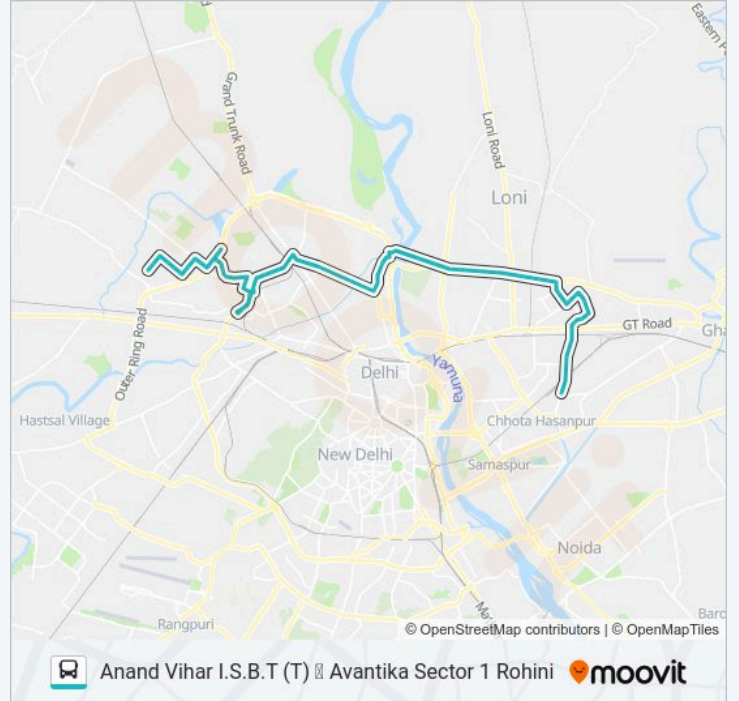

N.D Block Pitampura

Pitampura N.D Office

Tv Tower (Power House)

Shri Guru Gobind Singh College

Dilli Haat Pitampura

Subhash Palace (Wazirpur Depot)

Wazirpur Depot

Wazirpur Depot / Subhash Place Depot

Prem Bari Pull

Richi Rich

Ashok Vihar Xing

Shalimar Bagh

Kewal Park

Azadpur Metro Station

Model Town-3 Azadpur

Model Town II

Alpana Cinema (Model Town Mtr Stn)

New Police Line

GTB Nagar

I.S.House (International Student Hostel)

Vishwa Vidyalaya Metro Station

Mall Road

Mall Road (Chaudhary Fateh Singh Marg)

Banarsi Das Estate Timarpur

Timarpur

Balak Ram Hospital

Police Station Timarpur

Nehru Vihar Xing

Wazirabad Crossing

Gurudwara Nanaksar

Rajeev Nagar

Khajuri