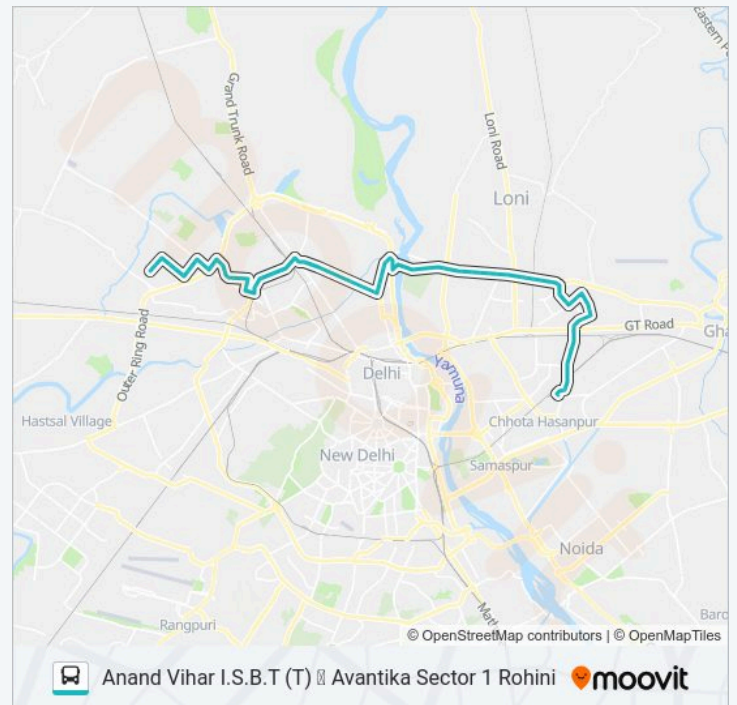

B R Ambedkar College (Loni Road Xing)

Gokulpuri

C4 Yamuna Vihar

Yamuna Vihar Brijpuri

B Block Yamuna Vihar

Bhajanpura

Khajuri

Monday	04:45 - 21:40
Tuesday	04:45 - 21:40
Wednesday	04:45 - 21:40
Thursday	04:45 - 21:40
Friday	04:45 - 21:40
Saturday	04:45 - 21:40

971 bus Info

Direction: Avantika Sector 1 Rohini

Stops: 80

Trip Duration: 96 min

Line Summary:

Khajuri More

Gurudwara Nanak Sar Crossing (Signature Bridge)

Nehru Vihar Xing