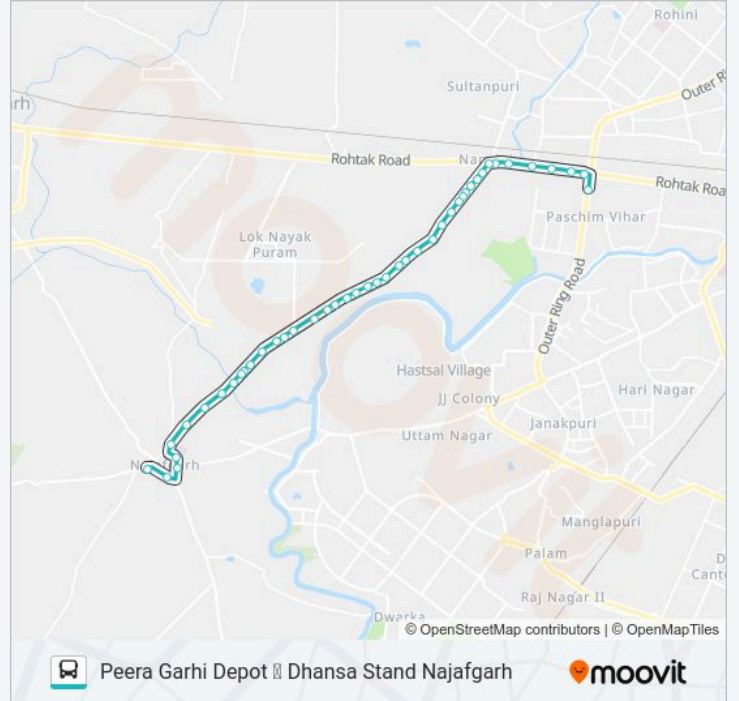

978 bus Info

Direction: Dhansa Stand Najafgarh

Stops: 43

Trip Duration: 42 min

Line Summary:

Ranhola Stop 2

Ps Ranhola

Brahmpuri Colony

Kotla Vihar Phase 1

Tilangpur Kotla

Kotla Vihar Phase 2

Satya Vihar / Chanchal Park

Bakkarwala Crossing

Primary School Baprola

Baprola Village

Baprola School

Jai Vihar Block 2

Air Force Station Bani Camp

Jai Vihar

Dichau Kalan Depot

Nirmal Vihar

Udaseen Ashram

Dichau Chowk

Najafgarh Health Centre

Najafgarh Delhi Gate

Police Station Najafgarh/ Nangloi

Dhansa Stand Najafgarh

978 bus time schedules and route maps are available in an offline PDF at moovitapp.com. Use the Moovit App to see live bus times, train schedule or subway schedule, and step-by-step directions for all public transit in New Delhi.