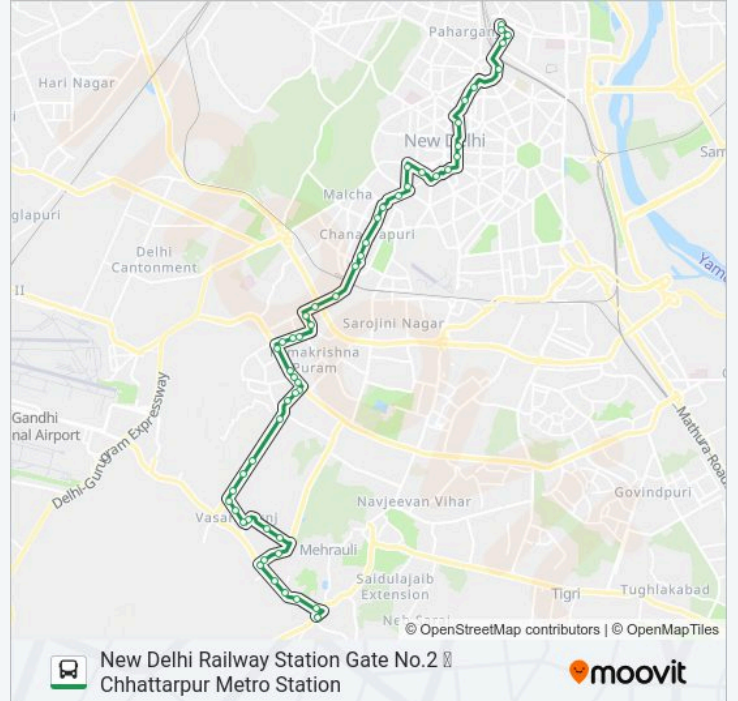

Direction: New Delhi Railway Station Gate No.2

55 stops

[VIEW LINE SCHEDULE](#)

- Chhattarpur Metro Station
- Andheria Bagh More / Chhattarpur Metro Station
- Vasant Kunj Sector A (Pocket B/C)
- I.L.B.S. / Vasant Kunj Sector A
- Kishangarh
- Vasant Kunj Sector D/3-4
- Gaushala Kishangarh
- Kishangarh
- Kishangarh
- B3 Vasant Kunj
- Mothers Dairy Kishangarh
- Vasant Kunj B-8/9
- G.D.Goenka School
- Bhatnagar Public School
- B2 Vasant Kunj
- Vasant Kunj Police Station
- Shopping Centre Nelson Mandela Marg
- Nelson Mandela Marg Crossing
- D.D.A Flats Munirka
- Vasant Vihar Police Station
- Vasant Vihar Depot
- Sector 5 R.K Puram
- Vasant Vihar
- Swami Malai Mandir
- R K Puram Sector 8
- R.K. Puram Sector 7 Crossing
- Rk Puram Sec-9
- Rk Puram Sec-12(Sangam Cinema)