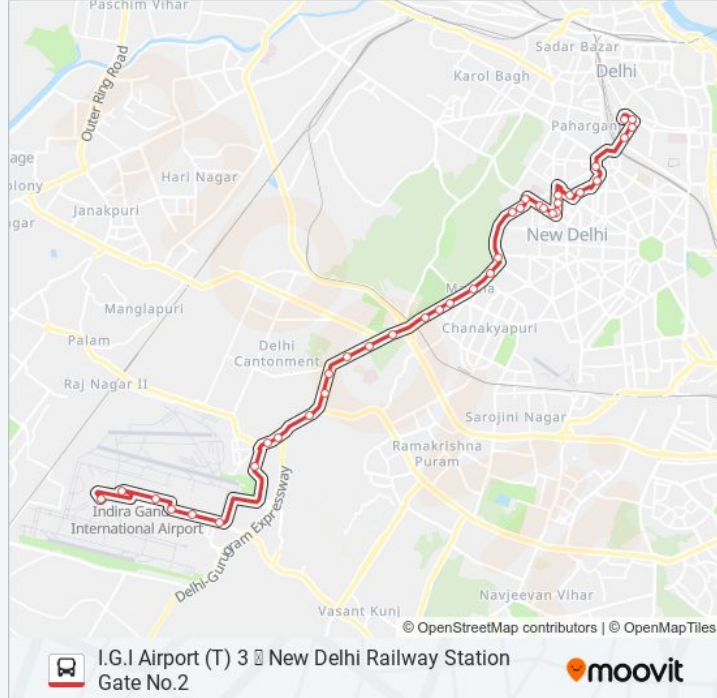

I.G.I Airport (T) 3  
No.2

New Delhi Railway Station Gate

Get The App

The 729B bus line I.G.I Airport (T) 3 New Delhi Railway Station Gate No.2 has one route. For regular weekdays, their operation hours are:

(1) New Delhi Railway Station Gate No.2: 08:35 - 10:40

Use the Moovit App to find the closest 729B bus station near you and find out when is the next 729B bus arriving.

**Direction: New Delhi Railway Station Gate No.2**

Sunday	08:35 - 10:40
Monday	08:35 - 10:40
Tuesday	08:35 - 10:40
Wednesday	08:35 - 10:40
Thursday	08:35 - 10:40
Friday	08:35 - 10:40
Saturday	08:35 - 10:40

**729B bus Info****Direction:** New Delhi Railway Station Gate No.2**Stops:** 38**Trip Duration:** 52 min**Line Summary:**

New Delhi Railway Station Gate No.2

729B bus time schedules and route maps are available in an offline PDF at [moovitapp.com](https://moovitapp.com). Use the [Moovit App](#) to see live bus times, train schedule or subway schedule, and step-by-step directions for all public transit in New Delhi.