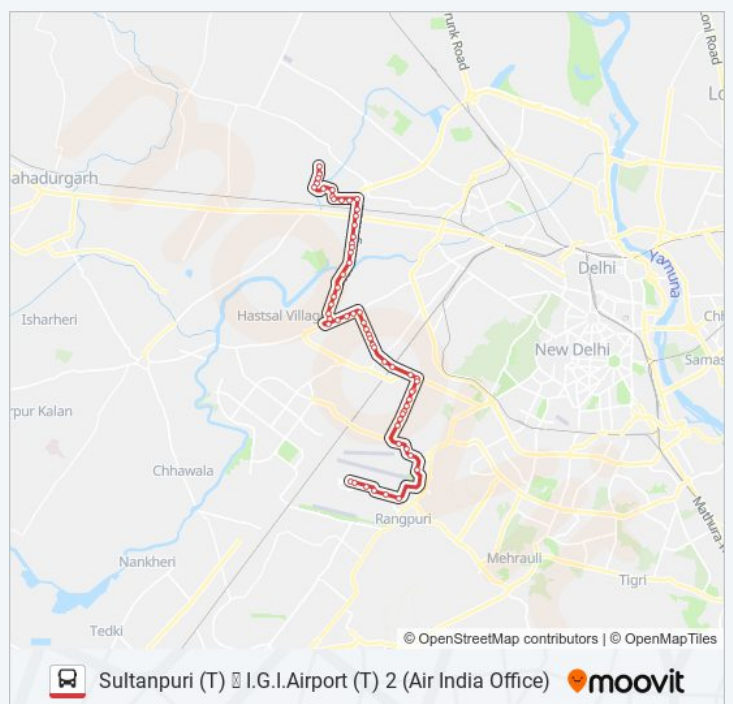

Kibri Place

Kirbi Place

Supply Depot

Jail Road 399

**AIR-06 bus Time Schedule**

Sultanpuri (T) Route Timetable:

Sunday	07:50 - 18:15
Monday	07:50 - 18:15
Tuesday	07:50 - 18:15
Wednesday	07:50 - 18:15
Thursday	07:50 - 18:15
Friday	07:50 - 18:15
Saturday	07:50 - 18:15

**AIR-06 bus Info**

**Direction:** Sultanpuri (T)

**Stops:** 61

**Trip Duration:** 82 min

**Line Summary:**

Lajwanti Garden (Carriappa Marg)

Tihar Jail

I.T.I.Jail Road