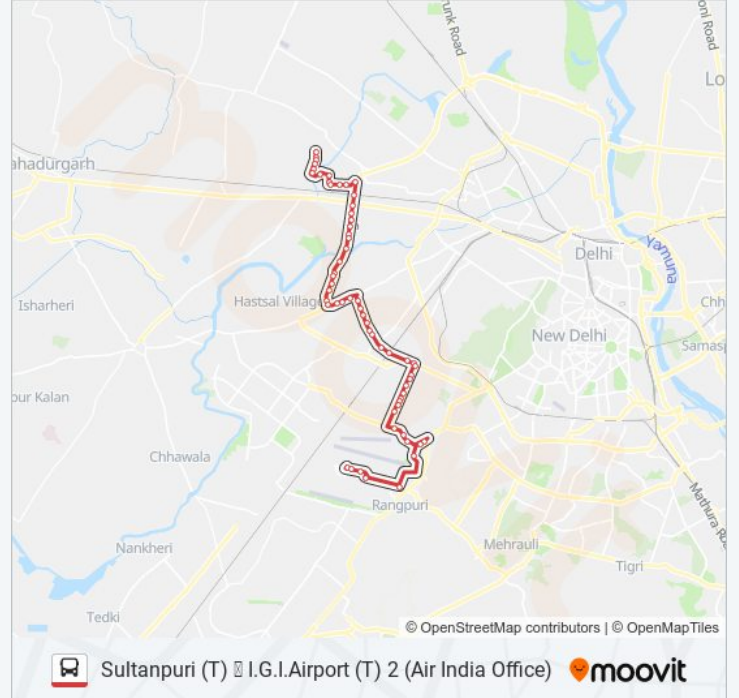

Keshopur Depot

Major Bhupinder Singh Nagar

C.R.P.F.Camp

Manohar Nagar

Krishna Park

Kangra Niketan

District Centre Outer Ring Road

Janakpuri East Metro Station

Check Post Janak Puri

Tilak Nagar Crossing

Tilak Nagar

Fateh Nagar

G Block Hari Nagar

Hari Nagar Depot

I.T.I.Jail Road

Tihar Jail

Lajwanti Garden (Carriappa Marg)

Janak Setu

Supply Depot

Kirbi Place

Kibri Place

Police Sadar Bazar

Police Station Sadar Bazar

Sadar Bazar

Geeta Ashram Sadar Bazar

Base Hospital

Kendriya Vidhyalaya

Blood Bank

More Lines

Arf Palam

Hanuman Mandir

Palam Airport More

N.H.W.8