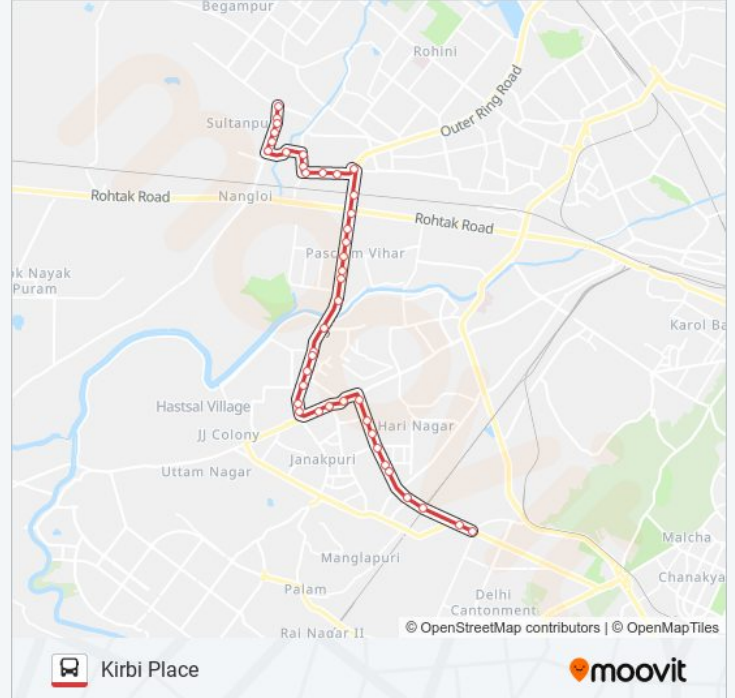

**Direction: Kirbi Place**

41 stops

[VIEW LINE SCHEDULE](#)

Sultanpuri (T)  
Sultanpuri C Block  
Sultanpuri D Block  
Sultanpuri B Block  
Jalebi Chowk Sultanpuri A/B Block  
Sultanpuri A/B Block  
Sultanpuri A/B Block Extension  
Mangol Puri S Block  
T Block Mangolpur  
Q Block Durbalnath Vatika  
B Block Mangolpuri  
Q Block Mangolpuri (T)  
B Block Mangolpuri  
Peera Garhi Chowk Flyover  
Peera Garhi Chowk (Outer Ring Road)  
Peera Garhi Depot  
Bhera Enclave  
Paschim Vihar Power House  
Sundar Apartments  
Sunder Vihar  
Meera Bagh  
Keshopur Depot

**AIR-06 bus Info****Direction:** Kirbi Place**Stops:** 41**Trip Duration:** 44 min**Line Summary:**

Major Bhupinder Singh Nagar

C.R.P.F.Camp

Manohar Nagar

Krishna Park

Kangra Niketan

District Centre Outer Ring Road

Janakpuri East Metro Station

Check Post Janak Puri

Tilak Nagar Crossing

Tilak Nagar

Fateh Nagar

G Block Hari Nagar

Hari Nagar Depot

I.T.I.Jail Road

### Direction: Sultanpuri (T)

41 stops

[VIEW LINE SCHEDULE](#)

Kirbi Place

Supply Depot

Jail Road 399

Lajwanti Garden (Carriappa Marg)

Tihar Jail