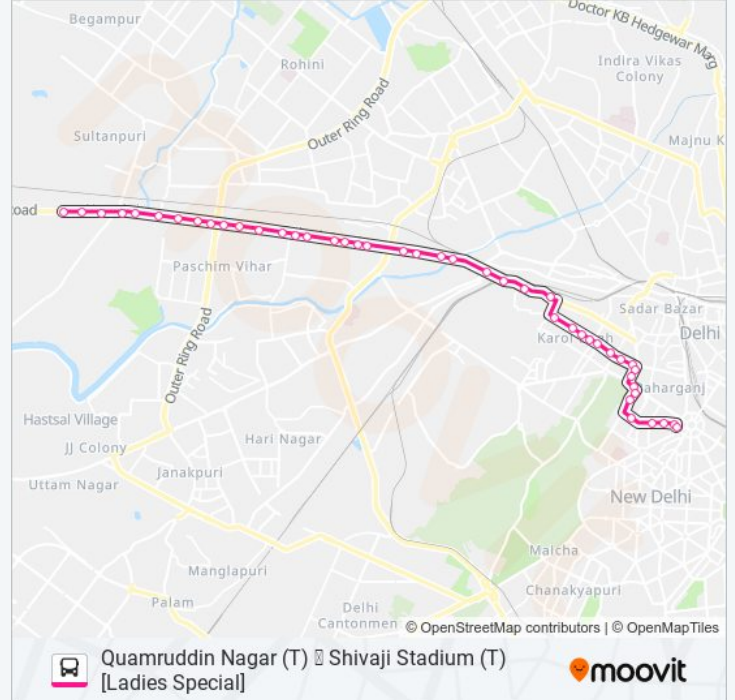

### Direction: Shivaji Stadium (T) [Ladies Special]

46 stops

[VIEW LINE SCHEDULE](#)

Quamruddin Nagar (T)

Nangloi Jj Colony Lokesh Cinema

Nangloi Metro Station

Sultanpuri Crossing

Surajmal Stadium / Nangloi J.J.Colony