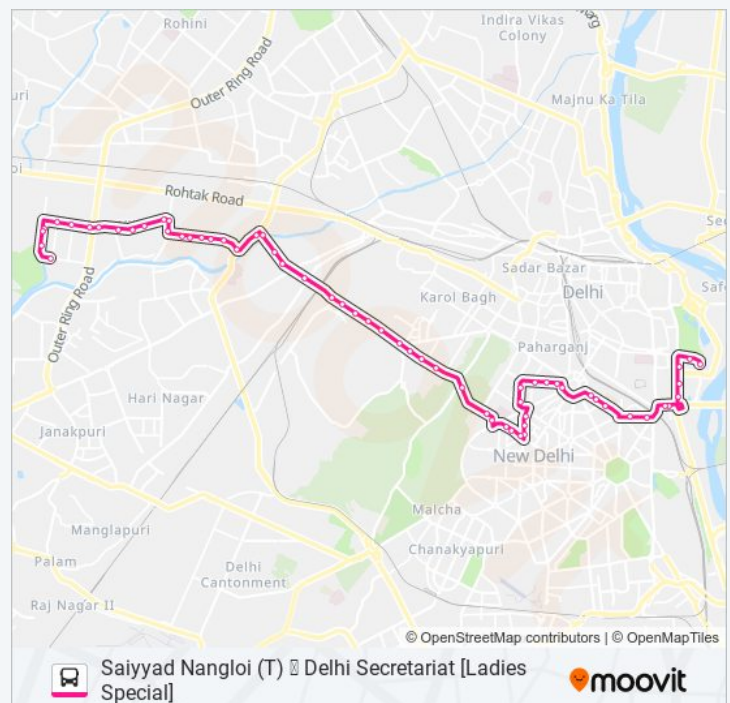

Direction: Saiyyad Nangloi (T) [Ladies Special]

Stops: 61

Trip Duration: 74 min

Line Summary:

New Rajinder Nagar Post Office

Main Market Shankar Road

Rajinder Nagar

East Patel Nagar