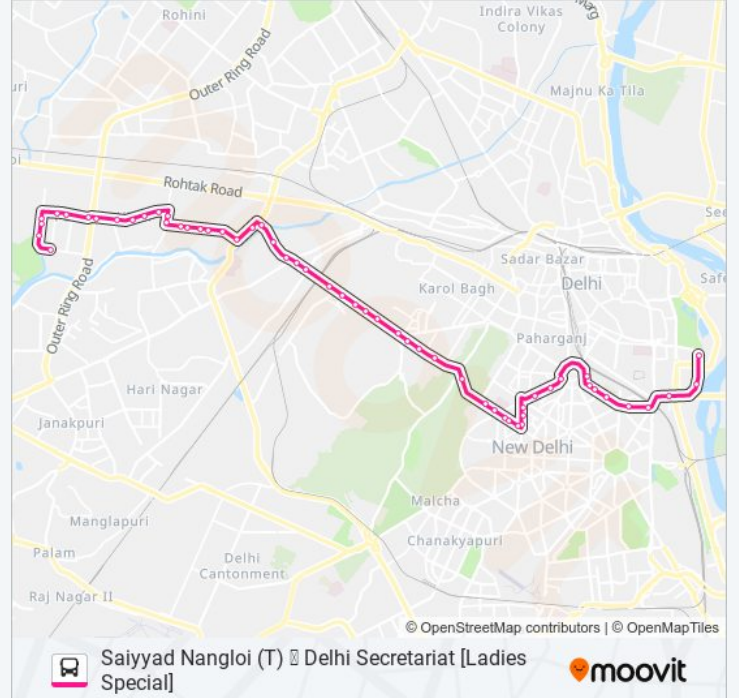

Hanuman Mandir / Shivaji Stadium

Shivaji Stadium (T) Connaught Circle Road

Super Bazar

Statesman House

Barakhamba Metro Station

Modern School

Mandi House

Tilak Bridge

I.T.O.

Delhi Sachivalaya

Delhi Secretariat

Direction: Saiyyad Nangloi (T) [Ladies Special]

61 stops

[VIEW LINE SCHEDULE](#)

Delhi Secretariat

Rajghat Gandhi Darshan