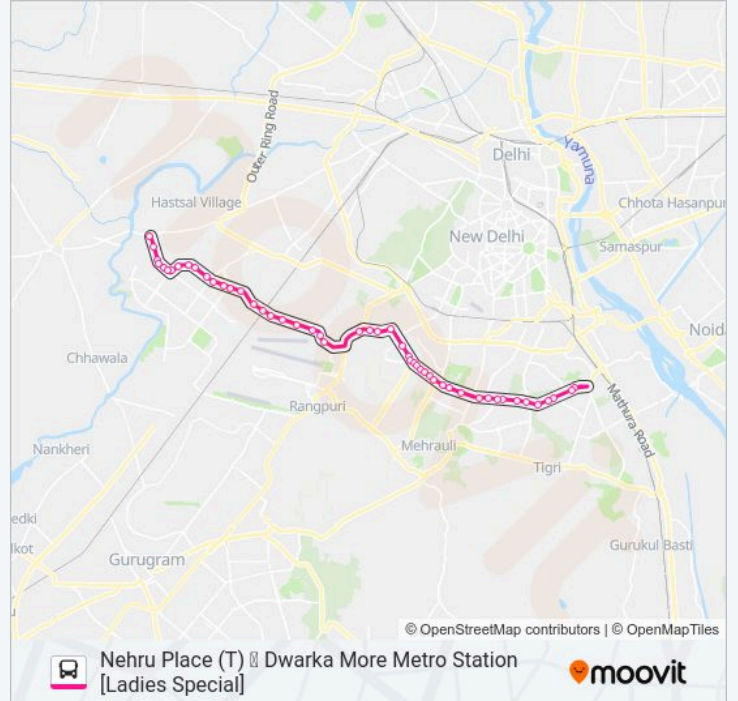

Dwarka Flyover Palam Village

Dwarka Sector 1

J M International School

Dwarka Sector 2 Depot

Madhu Vihar (Dwarka Sector-3)

Rajapuri

Matiyala Xing

Dehli Public School Matiala

Dwarka Sec 3-4

Dwarka Sector 13-3 Crossing

Sector 13 MRV School

Dwarka Sector 13

NSIT (Netaji Subhas Institute) / Sulahkul Mandir

Suraj Vihar

Dwarka More Metro Station

Direction: Nehru Place (T) [Ladies Special]

53 stops

[VIEW LINE SCHEDULE](#)

- Dwarka More Metro Station
- Suraj Vihar
- NSIT (Netaji Subhas Institute) / Sulahkul Mandir
- Sector 13 Dwarka
- Sector 13 MRV School
- Dwarka Sector 13-3 Crossing
- Ayudh Chowk / Sector 3 & 4 Dwarka
- Dehli Public School Matiala
- Matiyala Xing
- Rajapuri
- Madhu Vihar (Dwarka Sector-3)
- Dwarka Sector 2 Depot
- J.M. International School
- Dwarka Sector 1
- Dwarka Flyover Palam Village
- Health Centre Palam Village
- Palam Village Manglapuri (T)
- Palam Village
- Dwarka Flyover Palam Village
- Palam Colony
- Prahladpur
- Indian Oil Station
- ARF Palam
- Hanuman Mandir
- Palam Airport More
- Palam More
- N.H.W.8
- APS Colony
- Arjun Path
- Subroto Park (Arjun Path)