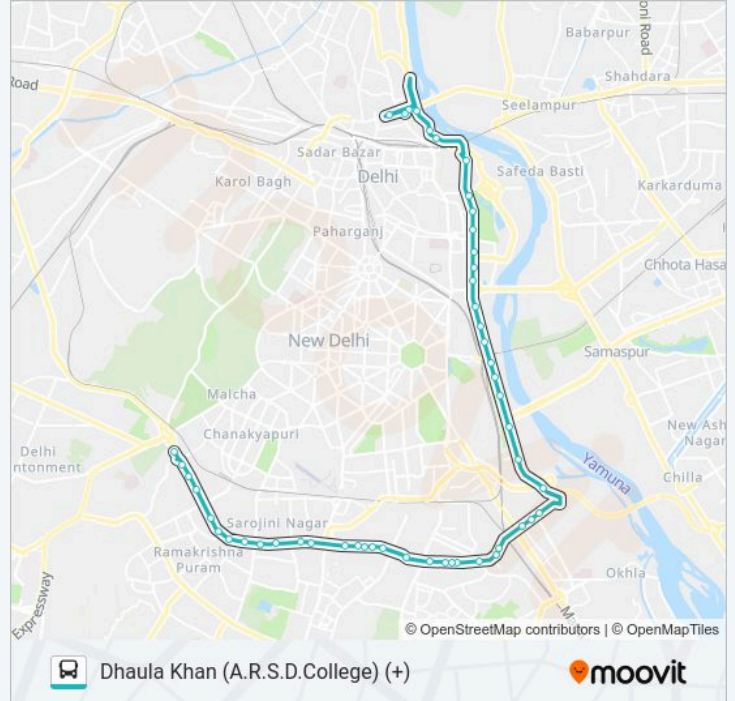

TMS (+) bus Info**Direction:** Dhaura Khan (A.R.S.D.College) (+)**Stops:** 50**Trip Duration:** 73 min**Line Summary:**

Gurudwara Bala Sahib

Maharani Bagh

Maharani Bagh (Ashram)

Maharani Bagh / Ashram Metro Station

Africa Avenue

Hyatt Hotel

Rk Puram Sec-12

R.K.Puram Sector 12

Aradhna Enclave

South Moti Bagh (Ring Road)

Moti Bagh Gurudwara Nanakpura

Satya Niketan

Dhaulta Khan (A.R.S.D.College)

Direction: Kashmere Gate I.S.B.T (T) (+)

46 stops

[VIEW LINE SCHEDULE](#)

TMS (+) bus Time Schedule

Kashmere Gate I.S.B.T (T) (+) Route Timetable:

Sunday

07:05 - 22:10