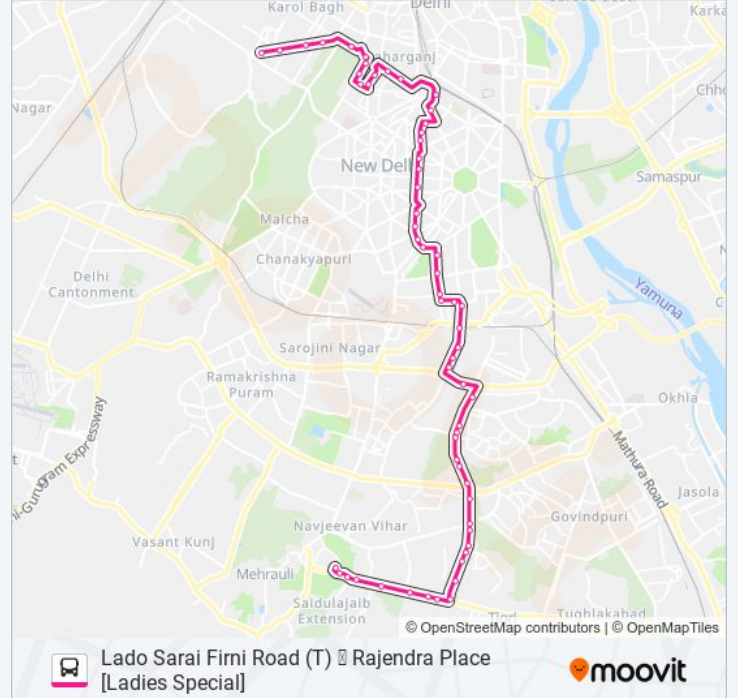

Sheikh Sarai

Sheikh Sarai Phase 2

Pushpa Bhavan

Pushp Bhawan

Pushp Vihar

Madangiri D.D.A.Flats Khanpur

Ambedkar Nagar (T)

Ambedkar Nagar Terminal / Dipsar

Asian Market

Saket Crossing

Maidan Garhi Crossing

Saidulajab / Saket Metro Station

Said-UI-Azaib

Dhaura Peer

Lado Sarai Firni Road (T)

**Direction: Rajendra Place [Ladies Special]**