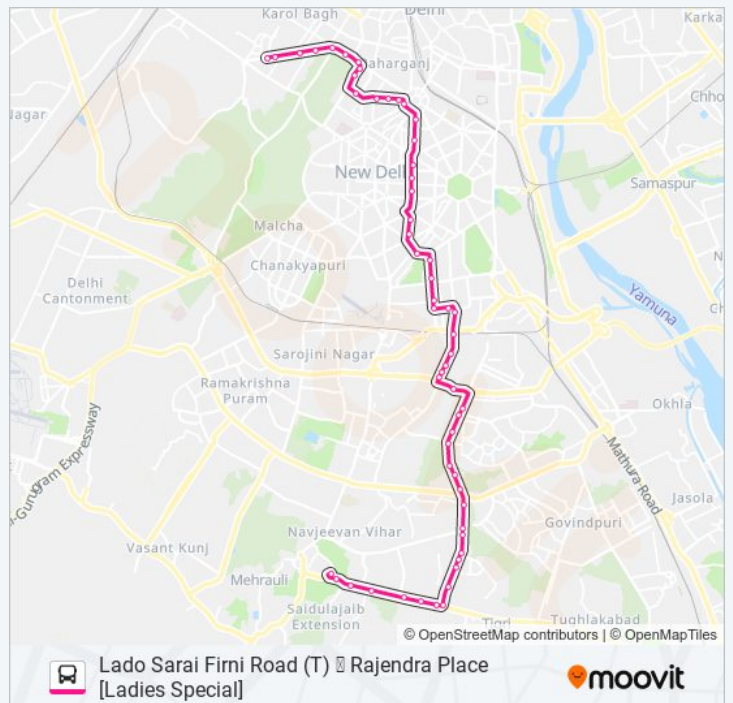

**522 (LS) bus Time Schedule**

Rajendra Place [Ladies Special] Route Timetable:

Sunday	09:00
Monday	09:00
Tuesday	09:00
Wednesday	09:00
Thursday	09:00
Friday	09:00
Saturday	09:00

**522 (LS) bus Info**

**Direction:** Rajendra Place [Ladies Special]

**Stops:** 56

**Trip Duration:** 69 min

**Line Summary:**

Andrews Ganj

Kotla Mubarakpur

P.T.College (Kotla)

Defence Colony (Homeopathic College)

Sukhdev Market Kotla