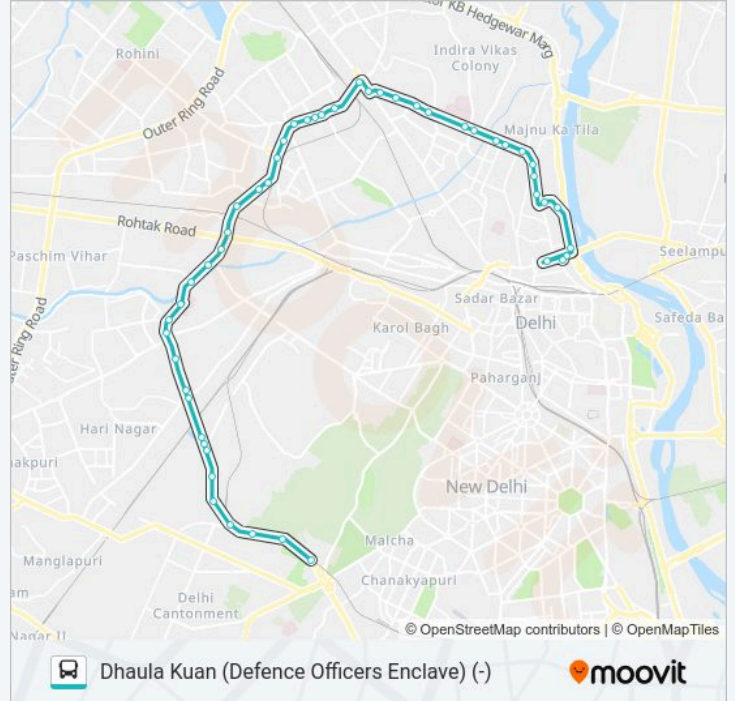

Direction: Kashmere Gate I.S.B.T (T) (-)

49 stops

[VIEW LINE SCHEDULE](#)

TMS (-) bus Time Schedule

Kashmere Gate I.S.B.T (T) (-) Route Timetable:

Sunday

06:55 - 22:00

Dhaura Kuan (Defence Officers Enclave)