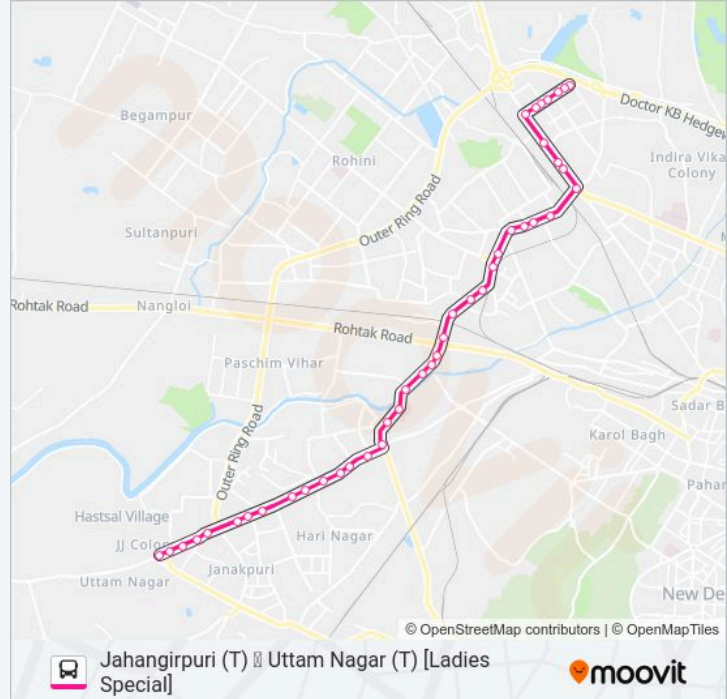

Jahangirpuri A-Block

Jahangirpuri B Block

Sant Ravidas Nagar

C-Block Jahangirpuri

E Block Jahangirpuri

Jahangirpuri (T)

Direction: Uttam Nagar (T) [Ladies Special]

41 stops