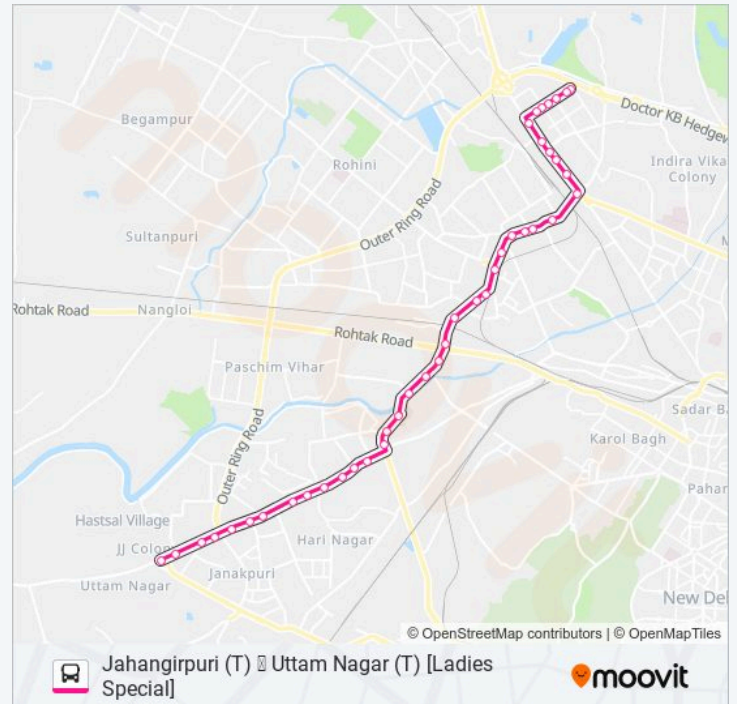

Sant Pura Tilak Nagar

Tilak Nagar Crossing (Najafgarh Road)

Ganesh Nagar Check Post

Janakpuri East Metro Station

District Centre Nazafgarh Road

Dholi Piao

861A (LS) bus Info

Direction: Uttam Nagar (T) [Ladies Special]

Stops: 41

Trip Duration: 59 min

Line Summary:

Uttamnagar / Vikaspuri Crossing

Uttam Nagar (T)

861A (LS) bus time schedules and route maps are available in an offline PDF at moovitapp.com. Use the Moovit App to see live bus times, train schedule or subway schedule, and step-by-step directions for all public transit in New Delhi.