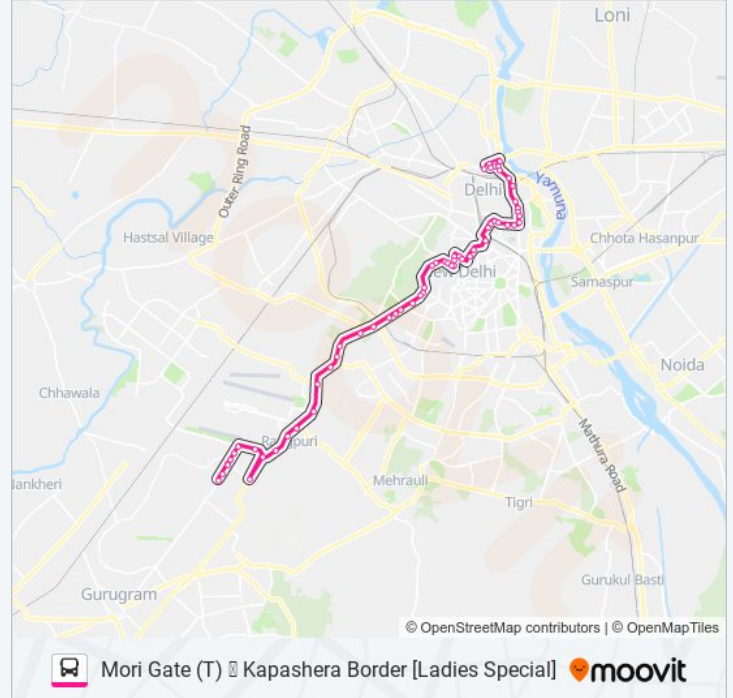

Bapu Dham

Sardar Patel Marg

Dhaura Kuan

R.R.Hospital / Maharana Pratap Chowk

Air Force H.Q / Subroto Park

Jharera Village

A.P.S Colony

Shankar Vihar / National Highway 8

Mahipalpur Extension

Mahipalpur Crossing

Radisson Hotel Rangpuri

Shiv Murti (N.H-8)

Rajokari Crossing

Shiv Murti / Dwarka More

The Uppal Hotel

Samalkha Crossing

Samalkha

Kapashera Crossing  
Kapashera Thana  
Kapashera Crossing  
Kapashera Village  
Kapashera Border

**Direction: Mori Gate (T) [Ladies Special]**

58 stops

[VIEW LINE SCHEDULE](#)

Kapashera Border  
Kapashera Village  
Kapashera Crossing  
Kapashera Crossing  
Samalkha Village  
Samalkha Crossing  
Samalkha Crossing  
The Uppal Hotel  
Shiv Murti / Dwarka More  
Shiv Murti (N.H-8)  
Radisson Hotel Rangpuri  
Mahipalpur  
Mahipalpur Extension  
Shankar Vihar / National Highway 8  
Jharera Village  
Air Force H.Q / Subroto Park  
Maharana Pratap Chowk  
R.R.Hospital / Maharana Pratap Chowk  
Dhaura Kuan  
Sardar Patel Marg, 10  
Bapu Dham  
Railway Colony (Sardar Patel Marg)  
Bhartiya Sadhu Samaj  
Palika Kutumb

**Stops:** 58

**Trip Duration:** 80 min

**Line Summary:**

Sardar Patel Road Crossing (11 Murti)

Talkatora Stadium

Dr.R.M.L.Hospital

RML Hospital

Talkatora Road