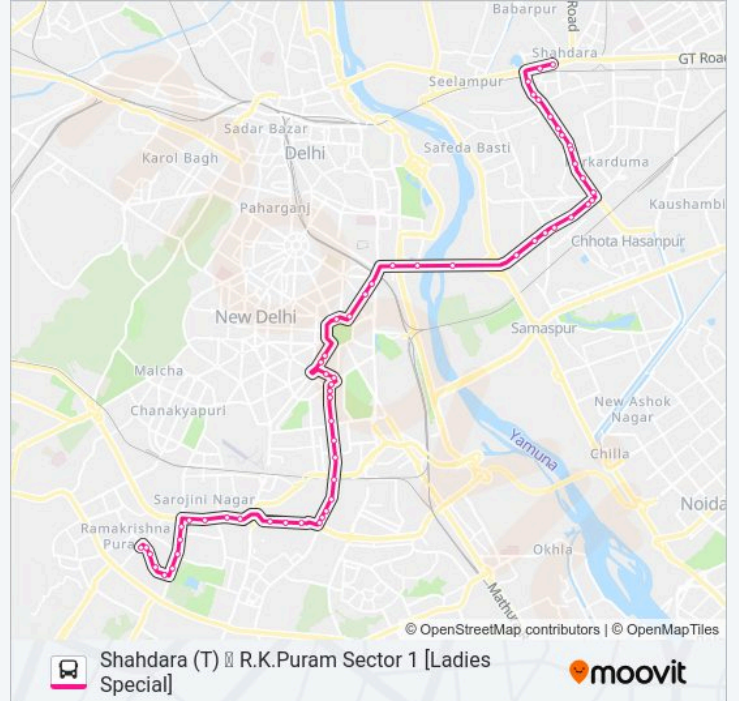

Sunehari Pulla Depot / Jawahar Lal Nehru Stadium

Pragati Vihar

Dayal Singh College

Bharti Nagar

Sujan Singh Park

Sujan Singh Park

Khan Market

Humayun Road

Humayun Road Khan Market

Shahjahan Road U.P.S.C.

Baroda House

Patiala House Court

Supreme Court Tilak Road

Tilak Bridge

I.T.O.

Delhi Secretariat

Rainy Well

Laxmi Nagar Metro Station

Shakarpur

Shakarpur Crossing

Nirman Vihar

Swasthya Vihar / Preet Vihar

New Rajdhani Enclave

Karkardooma Crossing

Gagan Vihar

Jagatpurif-Block

Jagatpuria Block

Radheypuri

Arjun Nagar

Hans Apartment

East Krishna Nagar

Swaran Cinema