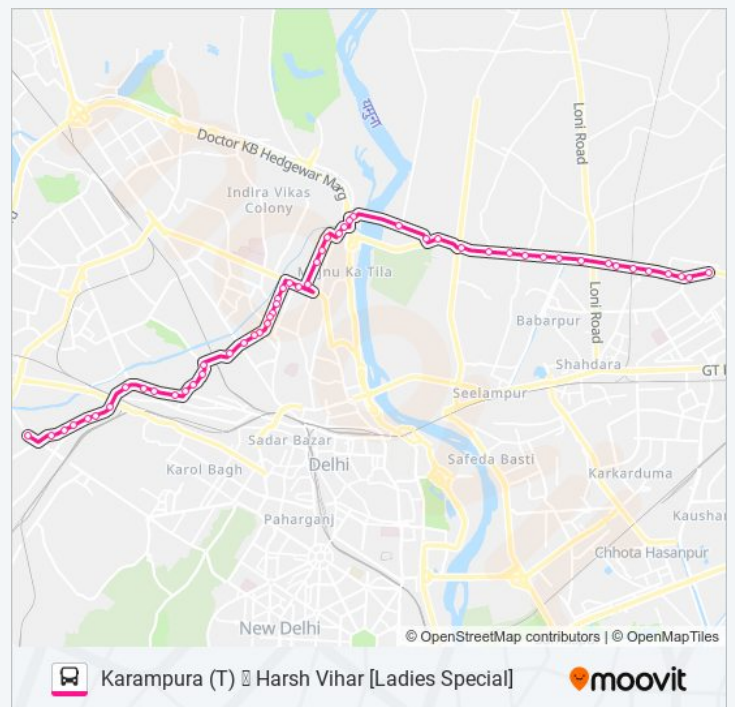

[VIEW LINE SCHEDULE](#)

- Harsh Vihar
- Gagan Cinema
- Gagan Cinema
- Bank Colony
- Nand Nagari Depot
- Mandoli Sewa Dham
- Ashok Nagar / Meet Nagar
- M.I.G Flats Loni Road
- B R Ambedkar College (Loni Road Xing)
- Gokulpuri
- C4 Yamuna Vihar
- Yamuna Vihar Brijpuri
- B Block Yamuna Vihar
- Bhajanpura
- Khajuri
- Rajeev Nagar (Signature Bridge)
- Nanaksar Gurudwara Crossing
- Gurudwara Nanaksar
- Wazirabad Crossing
- Wazirabad Crossing (G.T.Road)
- Nehru Vihar Xing
- Police Station Timarpur
- C.G.H.S.Dispensary
- Inmas
- D.D.A.Flats Timarpur
- Lucknow Road
- Vishwa Vidyalaya Metro Station
- I.S.House (International Student Hostel)
- Khalsa College
- Patel Chest
- Patel Chest

Karampura (T) [Ladies Special] Route Timetable:

Sunday	08:21
Monday	08:21
Tuesday	08:21
Wednesday	08:21
Thursday	08:21
Friday	08:21
Saturday	08:21

### 234 (LS) bus Info

**Direction:** Karampura (T) [Ladies Special]

**Stops:** 53

**Trip Duration:** 65 min

**Line Summary:**

Sri Ram College

Daulatram College

Maurice Nagar 2