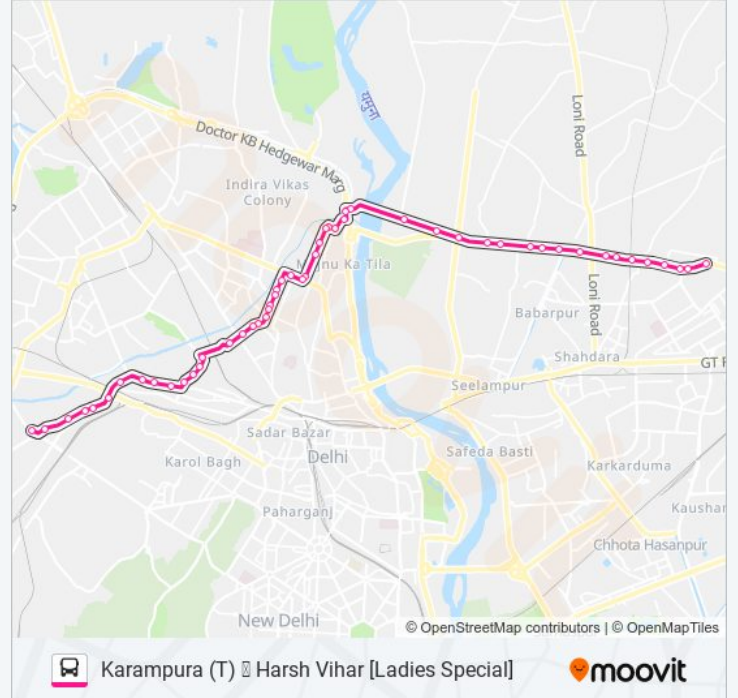

C.G.H.S.Dispensary

Balak Ram Hospital

Police Station Timarpur

Nehru Vihar Xing

Wazirabad Crossing (G. T.Road)

Wazirabad Crossing

Gurudwara Nanaksar

Rajeev Nagar

Ashok Nagar / Meet Nagar

Mandoli Sewa Dham

Nand Nagari Depot

Bank Colony

Gagan Cinema

Gagan Cinema Wazirabad Road

Harsh Vihar

53 stops

[VIEW LINE SCHEDULE](#)

- Harsh Vihar
- Gagan Cinema
- Gagan Cinema
- Bank Colony
- Nand Nagari Depot
- Mandoli Sewa Dham
- Ashok Nagar / Meet Nagar
- M.I.G Flats Loni Road
- B R Ambedkar College (Loni Road Xing)
- Gokulpuri
- C4 Yamuna Vihar
- Yamuna Vihar Brijpuri
- B Block Yamuna Vihar
- Bhajanpura
- Khajuri
- Rajeev Nagar (Signature Bridge)
- Nanaksar Gurudwara Crossing
- Gurudwara Nanaksar
- Wazirabad Crossing
- Wazirabad Crossing (G.T.Road)
- Nehru Vihar Xing
- Police Station Timarpur
- C.G.H.S.Dispensary
- Inmas
- D.D.A.Flats Timarpur
- Lucknow Road
- Vishwa Vidyalaya Metro Station
- I.S.House (International Student Hostel)
- Khalsa College
- Patel Chest
- Patel Chest