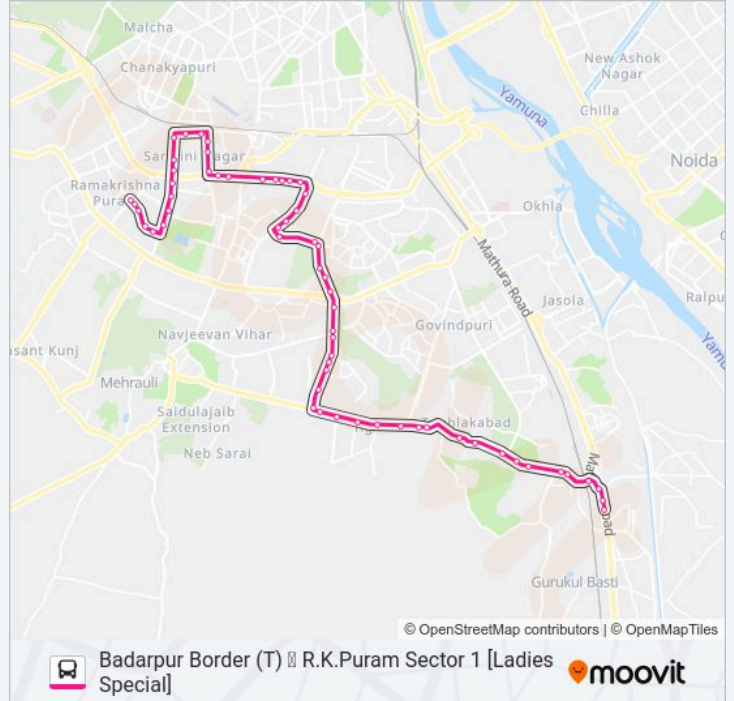

### Direction: R.K.Puram Sector 1 [Ladies Special]

60 stops

[VIEW LINE SCHEDULE](#)

Badarpur Border (T)

Badarpur Metro Station

Jaitpur Crossing

Rajiv Gandhi Stadium M.B.Road

Prahladpur M.B.Road

### 544 (LS) bus Info

**Direction:** R.K.Puram Sector 1 [Ladies Special]

**Stops:** 60

**Trip Duration:** 75 min

**Line Summary:**

- Pushp Bhawan
- Pushpa Bhavan
- Sheikh Sarai Phase 2
- Sheikh Sarai
- Chirag Delhi
- Panchsheel Enclave
- Krishi Vihar
- Krishi Vihar
- Siri Fort Road More
- Siri Fort Road
- Kamla Nehru Coll.
- Neeti Bagh
- Uday Park
- Ayurvigyan Nagar
- Andrews Ganj Shiv Mandir
- South Extension 2
- South Extension
- South Extension
- South Extension 1
- A.I.I.M.S Delhi
- SJ Hospital
- Raj Nagar
- Ab Block Sarojini Nagar
- Police Station Sarojini Nagar
- Sarojini Nagar Market
- Sarojini Nagar
- I Block
- M Block
- Sarojini Nagar Depot
- Netaji Nagar
- Bhikaji Cama Place
- Mohammadpur Village