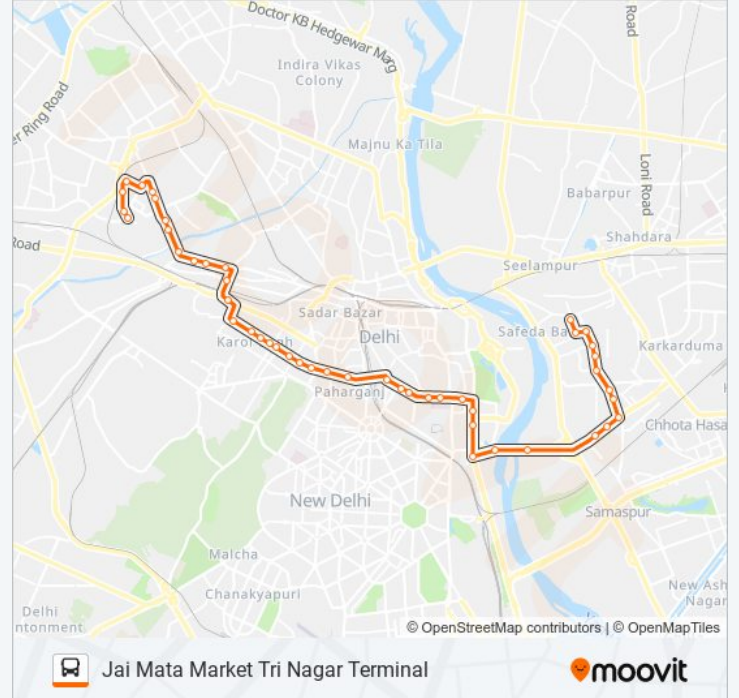

### 39 bus Info

**Direction:** Jai Mata Market Tri Nagar Terminal

**Stops:** 47

**Trip Duration:** 59 min

**Line Summary:**

Dispensary Paharganj

Police Station Pahar Ganj

Jhandewalan

B-4 Keshav Puram

C-8 Keshav Puram

C-4 Keshav Puram

C-2 Keshav Puram

A-1 Keshav Puram

Jai Mata Market Tri Nagar Terminal

### Direction: Jheel Terminal

51 stops

[VIEW LINE SCHEDULE](#)

Jai Mata Market Tri Nagar Terminal

A-1 Keshav Puram

C2 Keshav Puram

C4 Keshav Puram