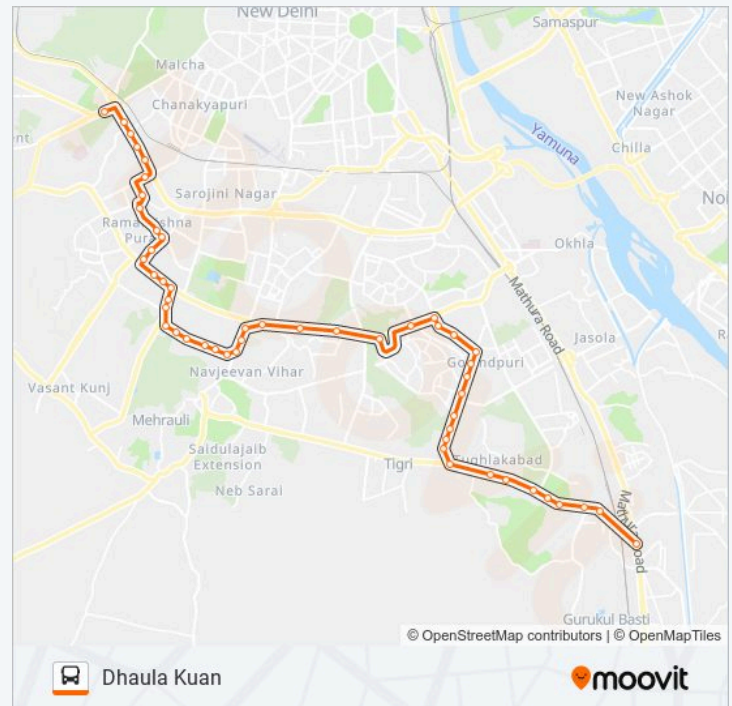

Dhaulta Kuan Route Timetable:

Sunday	07:26 - 21:25
Monday	07:26 - 21:25
Tuesday	07:26 - 21:25
Wednesday	07:26 - 21:25
Thursday	07:26 - 21:25
Friday	07:26 - 21:25
Saturday	07:26 - 21:25

511 bus Info

Direction: Dhaulta Kuan

Stops: 51

Trip Duration: 65 min

Line Summary:

Qutab Hotel

Katwaria Sarai

Sanskrit Vidyapeeth

Fai

Ber Sarai