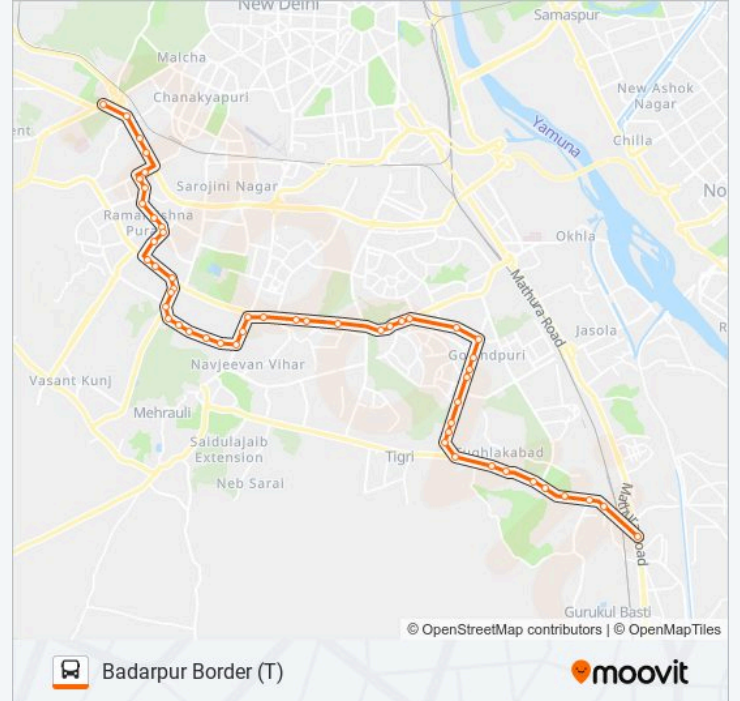

Qutab Hotel

Ncert

Adhchini Village

Mother School

IIT Gate

Panchsheel Club / Sarvpriya Vihar

Panchsheel Club

Sadhna Enclave

Swami Nagar

Masjid Moth

Savitri Cinema

Os Communications

Pumposh Enclave

Desh Bandhu College

Ram Puri / Govind Puri

Ram Puri Gali No 13

Dda Flats Kalkaji

Dda Market Kalkaji

Tara Apartment

Guru Ravi Das Ashram / Tughlaqabad Extension

Jamia Hamdard Library

Majeedia Hospital

Air Force Station

Tughlaqabad Village

Kaya Maya Hospital

MB Road

Prem Nagar

Lal Kuan

Surajkund Crossing

Prehlab Pur

Badarpur Border (T)