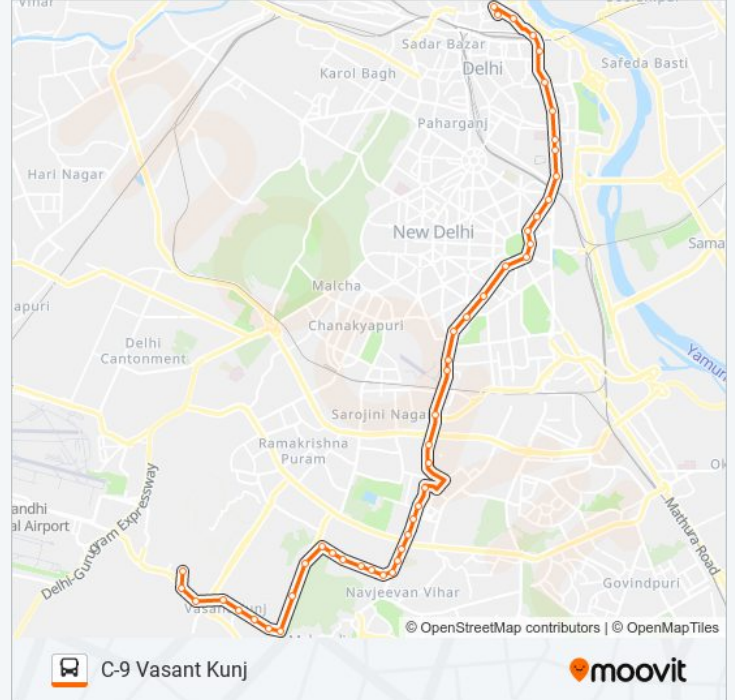

Mothers Dairy Kishangarh

Vasant Kunj 8-7

Bhatnagar Public School

Kathuria Public School (Sai Darbar Mandir)

Isic Hospital

C-9 Vasant Kunj

Direction: Mori Gate Terminal

49 stops

[VIEW LINE SCHEDULE](#)

C-9 Vasant Kunj

Isic Hospital

Kathuria Public School/Vasant Kunj D-7

Vasant Kunj Sec-B

605 bus Time Schedule

Mori Gate Terminal Route Timetable:

Sunday	05:28 - 19:52
Monday	05:28 - 19:52
Tuesday	05:28 - 19:52
Wednesday	05:28 - 19:52
Thursday	05:28 - 19:52