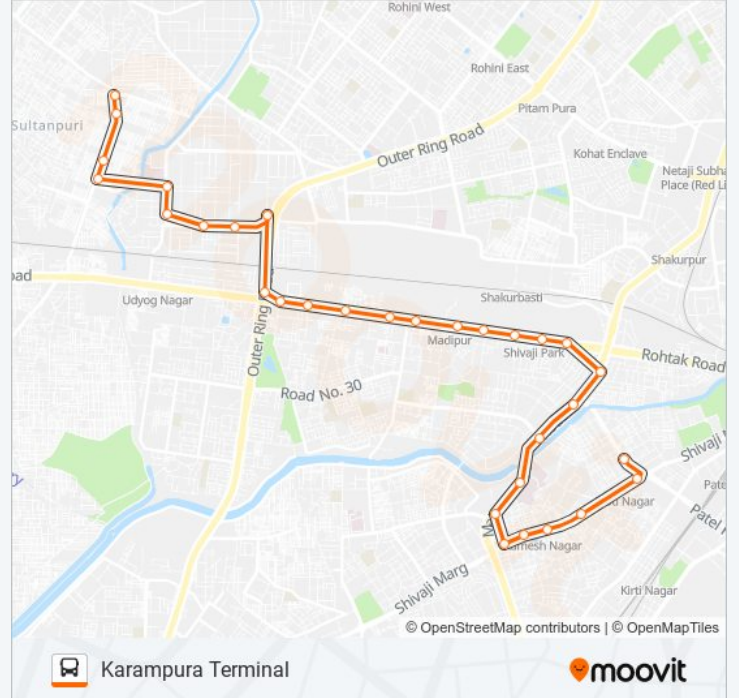

Punjabi Bagh Club

Esi Hospital

Rajdhani College / Raja Garden

Raja Garden

Bali Nagar

Ramesh Nagar

Kirti Nagar

Moti Nagar

Karampura Terminal

Direction: Sultanpuri Terminal

31 stops

[VIEW LINE SCHEDULE](#)

Karampura Terminal

Moti Nagar

Kirti Nagar

Basai Darapur / Ramesh Nagar

Bali Nagar

Raja Garden

Rajouri Garden Market

Rajdhani College Raja Garden

Esi Hospital

Punjabi Bagh Club

Punjabi Bagh Terminal

Punjabi Bagh Terminal

Agarsen Hospital

Shivaji Park

Spm College

Madipur Village

Madipur Jj Colony Metro Station

Ordinance Depot

908 bus Time Schedule

Sultanpuri Terminal Route Timetable:

Sunday	07:13 - 21:30
Monday	07:13 - 21:30
Tuesday	07:13 - 21:30
Wednesday	07:13 - 21:30
Thursday	07:13 - 21:30
Friday	07:13 - 21:30
Saturday	07:13 - 21:30

908 bus Info

Direction: Sultanpuri Terminal

Stops: 31

Trip Duration: 44 min

Line Summary: