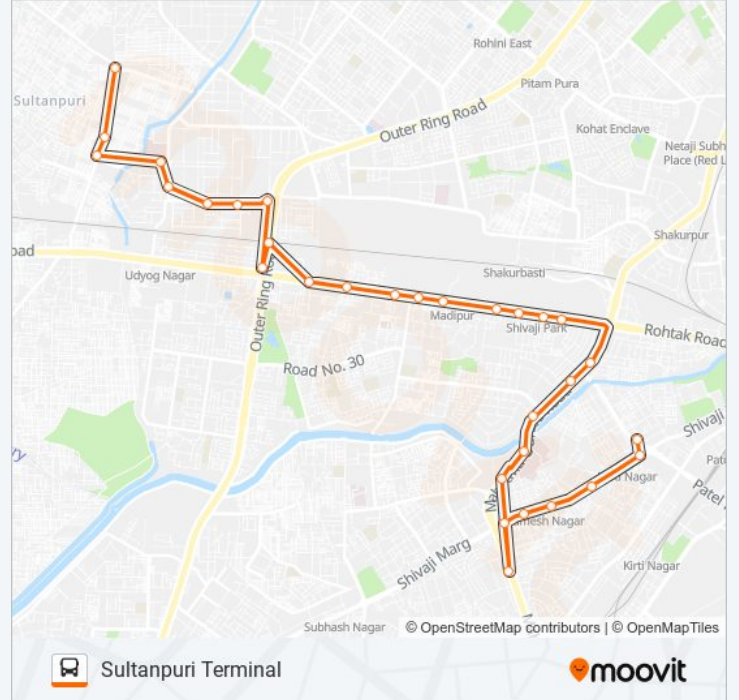

### 908 bus Time Schedule

Sultanpuri Terminal Route Timetable:

Sunday	07:13 - 21:30
Monday	07:13 - 21:30
Tuesday	07:13 - 21:30
Wednesday	07:13 - 21:30
Thursday	07:13 - 21:30
Friday	07:13 - 21:30
Saturday	07:13 - 21:30

### 908 bus Info

**Direction:** Sultanpuri Terminal

**Stops:** 31

**Trip Duration:** 44 min

**Line Summary:**

Avtar Enclave

Multan Nagar

Paschim Vihar Market

Jalebi Chowk Sultan Puri Ab Block

Sultanpuri Terminal

908 bus time schedules and route maps are available in an offline PDF at [moovitapp.com](https://moovitapp.com). Use the Moovit App to see live bus times, train schedule or subway schedule, and step-by-step directions for all public transit in New Delhi.