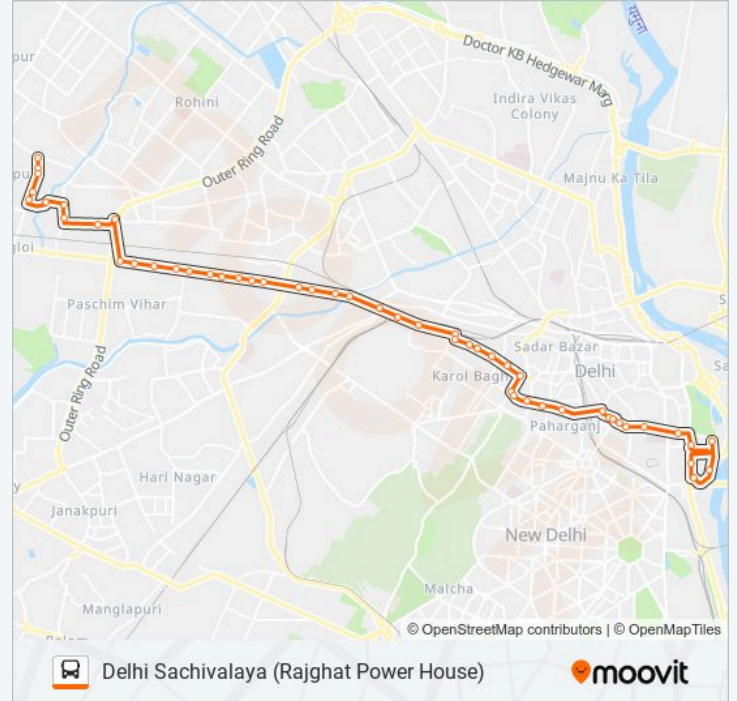

🚌 954

Delhi Sachivalaya (Rajghat Power House)

Get The App

The 954 bus line (Delhi Sachivalaya (Rajghat Power House)) has 2 routes. For regular weekdays, their operation hours are:

(1) Delhi Sachivalaya (Rajghat Power House): 05:15 - 20:05 (2) Sultanpuri Terminal: 06:51 - 21:41

Use the Moovit App to find the closest 954 bus station near you and find out when is the next 954 bus arriving.

Direction: Delhi Sachivalaya (Rajghat Power House)

51 stops

[VIEW LINE SCHEDULE](#)

Sultanpuri Terminal
Sultanpuri C Block
Sultanpuri D Block
Jalebi Chowk Sultan Puri Ab Block
Sultan Puri Ab Block
Sultan Puri Ab Block Extension
Mangol Puri S Block
T Block Magol Puri
Q-Block Mangolpuri
B Block Mangol Puri
Peera Garhi Chowk
Paschim Vihar (Super Market)
Multan Nagar
New Multan Nagar
Ordinance Depot
Madipur J.J.Colony
Madipur Village
Spm College
Shivaji Park
Agarsen Hospital

954 bus Info

Direction: Delhi Sachivalaya (Rajghat Power House)

Stops: 51

Trip Duration: 65 min

Line Summary:

Punjabi Bagh Terminal (Rohtak Road)

Punjabi Bagh West Power House

Ram Pura

Indira Gandhi Stadium

ITO Ring Road

Delhi Sectt

Delhi Sachivalaya (Rajghat Power House)

Direction: Sultanpuri Terminal

46 stops

[VIEW LINE SCHEDULE](#)

- Delhi Sachivalaya (Rajghat Power House)
- Rajghat Gandhi Darshan
- Ambedkar Stadium Terminal
- Delhi Gate (JIn Marg)
- Lnjp Hospital
- Zakir Husain College
- Ps Kamla Market
- Ajmeri Gate / Kamla Market
- Dispensary Paharganj
- Police Station Pahar Ganj
- Jhandewalan
- Karol Bagh Terminal
- Faiz Road
- Guru Govind Singh Crossing (Faiz Road)
- Guru Govind Singh Marg
- Tibiya College
- Ram Jas Road
- Liberty Cinema
- Sarai Rohilla Govt Qtrs (Rohtak Road)
- Sarai Rohila (Rohtak Road)
- Anand Parvat Industrial Area
- Zakhira Flyover
- Ashok Park Main
- Ram Pura
- Punjabi Bagh West Power House
- Punjabi Bagh Terminal (Rohtak Road)
- Agarsen Hospital
- Shivaji Park
- Spm College
- Madipur Village