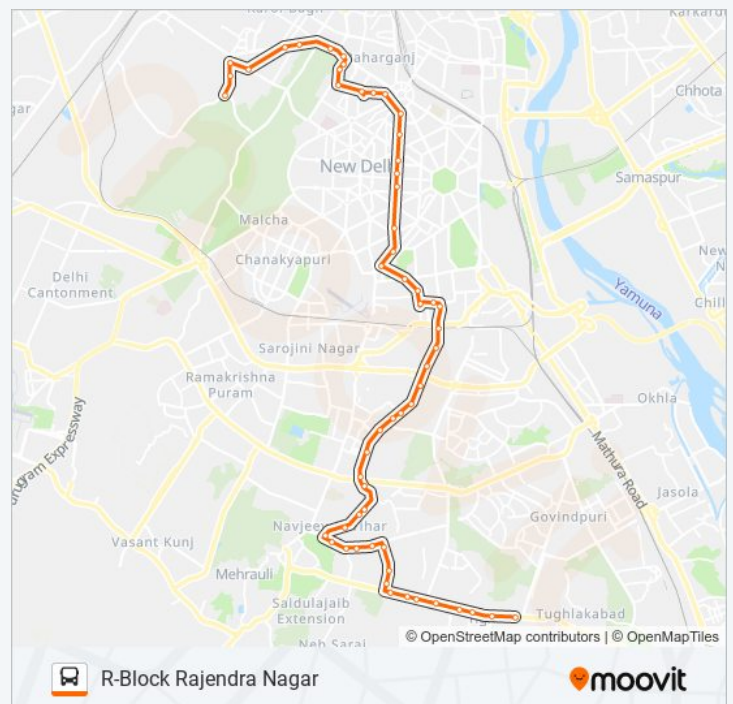

Stops: 57

Trip Duration: 72 min

Line Summary:

Andrews Ganj Shiv Mandir / Ansal Plaza

Pt College Kotla

Defence Colony

Sewa Nagar Flyover

J L Nehru Stadium