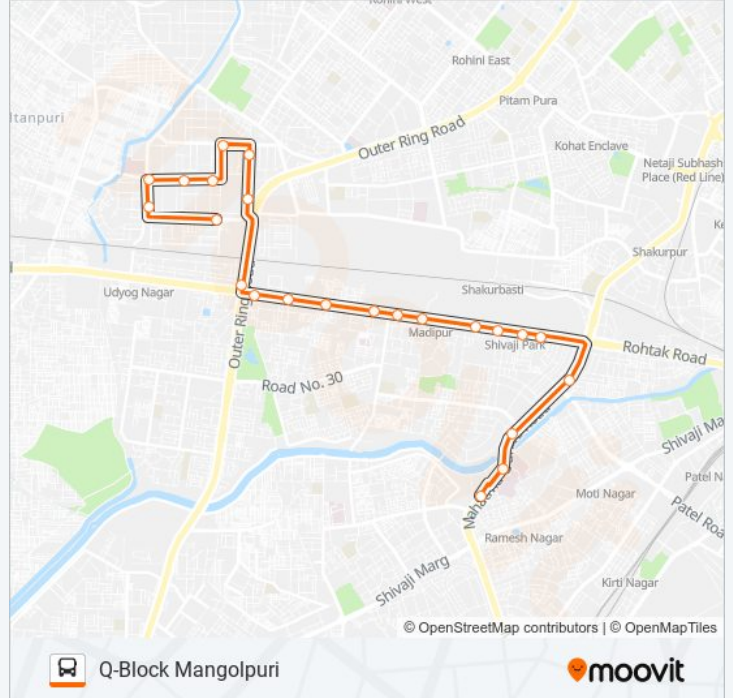

Q-Block Mangolpuri

Direction: Rajdhani College / Raja Garden

25 stops

[VIEW LINE SCHEDULE](#)

Q Block Mangolpuri

Durlabh Nath Vatika Mangol Puri

T Block Mangol Puri

T Block Mangol Puri

S Block Mangol Puri

Chhath Park Mangol Puri

C Block Mangol Puri

Ps Mangol Puri

E Block Mangol Puri

B Block Mangol Puri

Peera Garhi Chowk

Paschim Vihar (Super Market)

Multan Nagar

New Multan Nagar

Ordinance Depot

Madipur J.J.Colony

Madipur Village

Spm College

568A bus Time Schedule

Rajdhani College / Raja Garden Route Timetable:

Sunday	04:59 - 07:47
Monday	04:59 - 07:47
Tuesday	04:59 - 07:47
Wednesday	04:59 - 07:47
Thursday	04:59 - 07:47
Friday	04:59 - 07:47
Saturday	04:59 - 07:47

568A bus Info

Direction: Rajdhani College / Raja Garden

Stops: 25

Trip Duration: 27 min

Line Summary: