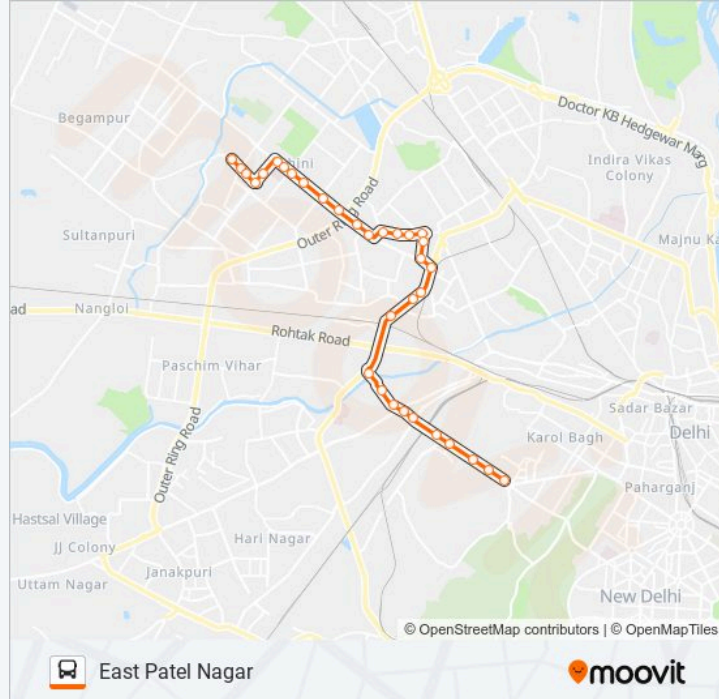

Use the Moovit App to find the closest 990B bus station near you and find out when is the next 990B bus arriving.

Direction: East Patel Nagar

33 stops

[VIEW LINE SCHEDULE](#)

Rithala Village
Rithala School
B-5 Rohini Som Bazar
Rithala Crossing
Rohini Sec 5 (Chhotu Ram Park)
Rohini Depot 1 Sec 6
Rohini West Metro Station
Rohini Sec-9 /7
Rohini Sec-9
Rohini Sec 7 And 8 Crossing
Madhuvan Chowk
Pitampura Jd Block
Vaishali Enclave
Pitam Pura Kd Block
DAV School
Pitam Pura Dd Office
Tv Tower (Power House)
Guru Govind Singh College
Netaji Subhash Palace (Wazirpur Depot) Road No
41
Wazirpur Depot
Telephone Exchange

990B bus Info

Direction: East Patel Nagar

Stops: 33

Trip Duration: 43 min

Line Summary:

Britannia

Shakurpur Shiv Mandir

Punjabi Bagh Terminal

New Moti Nagar B Block

Karampura Terminal

Moti Nagar Industrial Area

Moti Nagar Industrial Area

Shadipur Depot

Shadipur Metro Station

West Patel Nagar

South Patel Nagar (Metro Station)

East Patel Nagar

Direction: Rithala Village

34 stops

[VIEW LINE SCHEDULE](#)

East Patel Nagar

South Patel Nagar (Metro Station)

West Patel Nagar

Shadipur Dtc Colony Metro Station