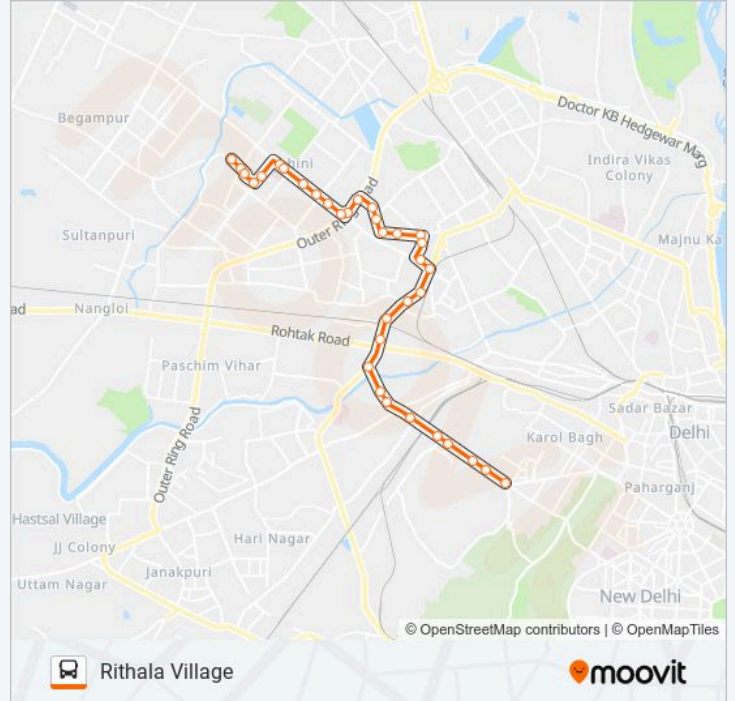

Use the Moovit App to find the closest 990B bus station near you and find out when is the next 990B bus arriving.

Direction: East Patel Nagar

33 stops

[VIEW LINE SCHEDULE](#)

Rithala Village
Rithala School
B-5 Rohini Som Bazar
Rithala Crossing
Rohini Sec 5 (Chhotu Ram Park)
Rohini Depot 1 Sec 6
Rohini West Metro Station
Rohini Sec-9 /7
Rohini Sec-9
Rohini Sec 7 And 8 Crossing
Madhuvan Chowk
Pitampura Jd Block
Vaishali Enclave
Pitam Pura Kd Block
DAV School
Pitam Pura Dd Office
Tv Tower (Power House)
Guru Govind Singh College
Netaji Subhash Palace (Wazirpur Depot) Road No
41
Wazirpur Depot
Telephone Exchange

990B bus Info

Direction: Rithala Village

Stops: 34

Trip Duration: 47 min

Line Summary:

DAV School

Pitam Pura Kd Block

Pittampura Ap-Block

Rohini Depot 1 Sec 6 (Ambedkar Hospital)

Chhoturam Park Rohini Sec 5

Rithala Crossing (Rohini Sec 6 Crossing)

B-5 Rohini Som Bazar

Rithala School

Rithala Village

990B bus time schedules and route maps are available in an offline PDF at moovitapp.com. Use the Moovit App to see live bus times, train schedule or subway schedule, and step-by-step directions for all public transit in New Delhi.

© 2024 Moovit - All Rights Reserved