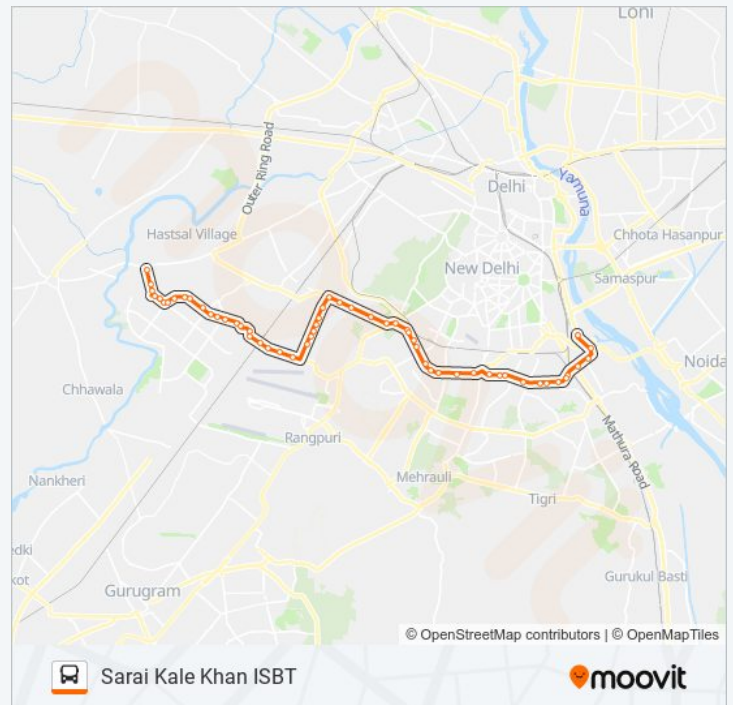

The DW-4 bus line (Dwarka More Metro Station (Terminal)) has 2 routes. For regular weekdays, their operation hours are: (1) Dwarka More Metro Station (Terminal): 05:58 - 18:34(2) Sarai Kale Khan ISBT: 07:26 - 20:35
Use the Moovit App to find the closest DW-4 bus station near you and find out when is the next DW-4 bus arriving.

Chhawani Hospital

Kirbi Place

Thimiyon Park

DW-4 bus Time Schedule

Sarai Kale Khan ISBT Route Timetable:

Sunday	07:26 - 20:35
Monday	07:26 - 20:35
Tuesday	07:26 - 20:35
Wednesday	07:26 - 20:35
Thursday	07:26 - 20:35
Friday	07:26 - 20:35
Saturday	07:26 - 20:35

DW-4 bus Info

Direction: Sarai Kale Khan ISBT

Stops: 56

Trip Duration: 89 min

Line Summary:

S O Flats Carriappa Marg/Carriappa Vihar

R R Line

Golf Club