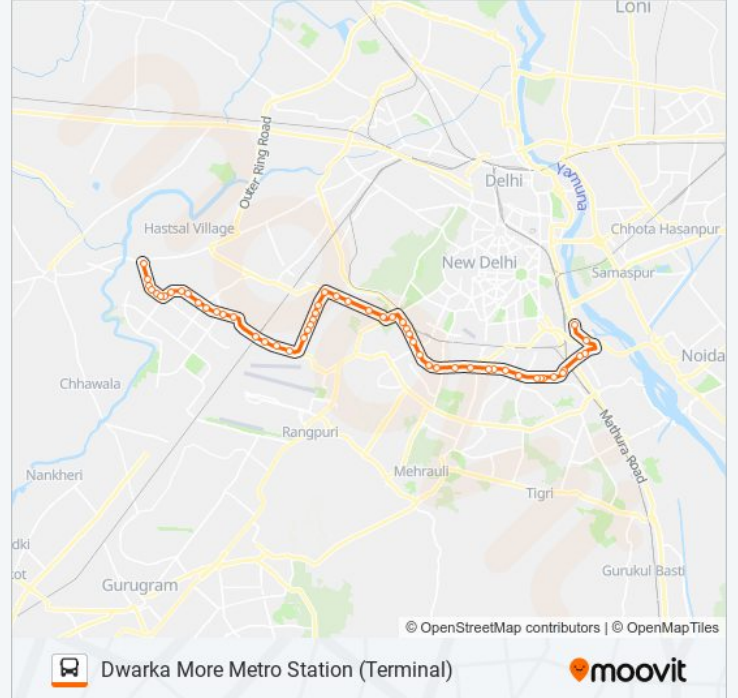

Direction: Dwarka More Metro Station (Terminal)

54 stops

[VIEW LINE SCHEDULE](#)

ISBT Sarai Kale Khan
Bala Sahib Gurudwara
Maharani Bagh
Maharani Bagh (Ashram)
Nehru Nagar
Sri Niwaspuri (P.G.D.A.V.College) Lajpat Nagar
Lajpat Nagar Ring Road
Lajpat Nagar
Gupta Market
Gupta Market
Andrews Ganj
South Extension
South Extension 1
Aiims
SJ Hospital
Nauroji Nagar
Hyatt Hotel (Gail)
Rk Puram Sec-12
Rk Puram Sec-12
South Moti Bagh (Ring Road)
Moti Bagh Gurudwara Nanakpura
Satya Niketan

DW-4 bus Info**Direction:** Dwarka More Metro Station (Terminal)**Stops:** 54**Trip Duration:** 88 min**Line Summary:**

Arsd College (Dhaura Kuan)

Dhaura Kuan

Golf Club

R R Line

S O Flats Carriappa Marg

Thimiyon Park

Prehlab Pur

Palam Colony Flyover

Dwarka Flyover Palam Village

Dwarka Crossing / Maharaja Agrasen Hospital

Dwarka Sec 1

J M International School

Dwarka Sec 2-6

Madhu Vihar

Suraj Vihar

Dwarka More Metro Station (Terminal)

Direction: Sarai Kale Khan ISBT

56 stops

[VIEW LINE SCHEDULE](#)

Dwarka More Metro Station (Terminal)

Suraj Vihar Shani Mandir

NSIT (Netaji Subhas Institute)