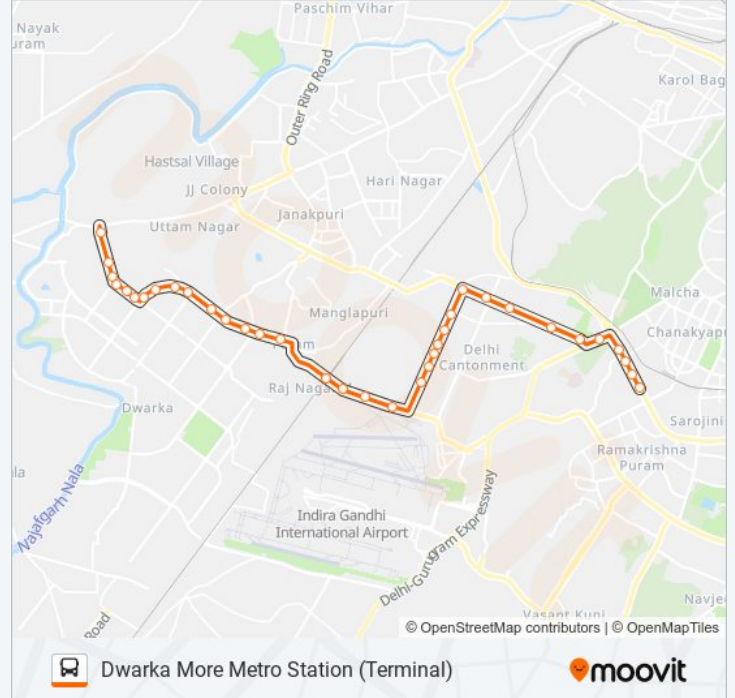

 DW-4A

Dwarka More Metro Station (Terminal)

[Get The App](#)

The DW-4A bus line (Dwarka More Metro Station (Terminal)) has 2 routes. For regular weekdays, their operation hours are:

(1) Dwarka More Metro Station (Terminal): 06:31 - 19:53 (2) South Moti Bagh (Ring Road): 06:32 - 21:30

Use the Moovit App to find the closest DW-4A bus station near you and find out when is the next DW-4A bus arriving.

Direction: Dwarka More Metro Station (Terminal)

35 stops

[VIEW LINE SCHEDULE](#)

South Moti Bagh (Ring Road)
Moti Bagh Gurudwara Nanakpura
Satya Niketan
Arasd College (Dhaura Kuan)
Dhaura Kuan
Golf Club
R R Line
S O Flats Carriappa Marg
Thimiyan Park
Kibri Place
Chhawani Hospital
Sadar Bazar
Geeta Ashram
Kendriya Vidhyalaya
Blood Bank
More Lines
Indian Oil Station
Prehlad Pur
Palam Colony Flyover
Dwarka Flyover Palam Village
Dwarka Crossing / Maharaja Agrasen Hospital

DW-4A bus Info**Direction:** Dwarka More Metro Station (Terminal)**Stops:** 35**Trip Duration:** 54 min**Line Summary:**

Dwarka Sec 1

J M International School

Dwarka Sec 2-6

Madhu Vihar

Rajapuri

Matiyala Xing

Direction: South Moti Bagh (Ring Road)

36 stops

[VIEW LINE SCHEDULE](#)

Dwarka More Metro Station (Terminal)

Suraj Vihar Shani Mandir

NSIT (Netaji Subhas Institute)

Dwarka Sec 13 / 14

Mrv School Sec 13 Dwarka