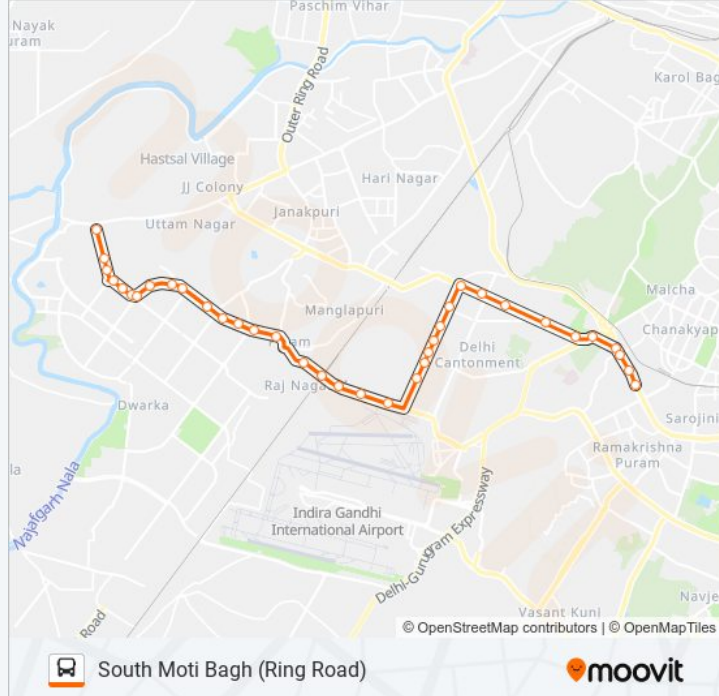

Use the Moovit App to find the closest DW-4A bus station near you and find out when is the next DW-4A bus arriving.

Direction: Dwarka More Metro Station (Terminal)

35 stops

[VIEW LINE SCHEDULE](#)

South Moti Bagh (Ring Road)
Moti Bagh Gurudwara Nanakpura
Satya Niketan
Arasd College (Dhaura Kuan)
Dhaura Kuan
Golf Club
R R Line
S O Flats Carriappa Marg
Thimiyan Park
Kibri Place
Chhawani Hospital
Sadar Bazar
Geeta Ashram
Kendriya Vidhyalaya
Blood Bank
More Lines
Indian Oil Station
Prehlad Pur
Palam Colony Flyover
Dwarka Flyover Palam Village
Dwarka Crossing / Maharaja Agrasen Hospital

DW-4A bus Info

Direction: South Moti Bagh (Ring Road)

Stops: 36

Trip Duration: 54 min

Line Summary:

Palam Gaon

Dwarka Flyover Palam Village

Palam Colony Flyover

Kirbi Place

Thimiyam Park

S O Flats Carriappa Marg/Carriappa Vihar

R R Line

Golf Club

Dhaura Kuan

Dhaura Kuan Arsd College

Satya Niketan

Gurudwara Moti Bagh

South Moti Bagh (Ring Road)

DW-4A bus time schedules and route maps are available in an offline PDF at moovitapp.com. Use the [Moovit App](#) to see live bus times, train schedule or subway schedule, and step-by-step directions for all public transit in New Delhi.