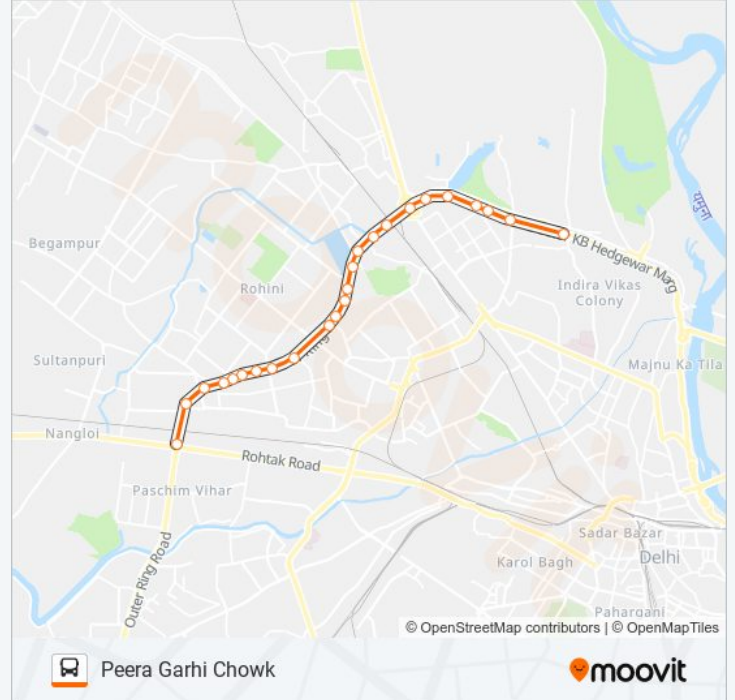

Use the Moovit App to find the closest MC715 bus station near you and find out when is the next MC715 bus arriving.

Direction: Burari Crossing

24 stops

[VIEW LINE SCHEDULE](#)

Peera Garhi Chowk
Mangol Puri B Block / Vidya Vihar
West Enclave (Orr)
Mangol Pur School (Outer Ring Road)
Rohini Depot III
Puspanjali Enclave Rohini Depot 3
Kali Mata Mandir
Deepali Chowk Ring Road
Saraswati Vihar C Block
Madhuban Chowk Outer Ring Road
Ru Block Power House
Pitampura Ru Block
Uttri Pitam Pura
Haidarpur Water Works
Ps Badli
Badli Crossing
Haiderpur Metro Station
Mukarba Chowk
Mukarba Chowk Orr
Bhalaswa Crossing
Jag Jivan Ram Hospital
Ahangirpuri E Bk.

MC715 bus Info**Direction:** Burari Crossing**Stops:** 24**Trip Duration:** 38 min**Line Summary:**

Mukund Pur Chowk

Burari Crossing

Direction: Peera Garhi Chowk

24 stops

[VIEW LINE SCHEDULE](#)

Burari Crossing

MC715 bus Info

Direction: Peera Garhi Chowk

Stops: 24

Trip Duration: 36 min

Line Summary:

Puspanjali Enclave

Rohini Depot 3

Mangolpur School

West Enclave (Orr)

Mangol Puri B Block (Orr)

Peera Garhi Chowk

MC715 bus time schedules and route maps are available in an offline PDF at moovitapp.com. Use the [Moovit App](#) to see live bus times, train schedule or subway schedule, and step-by-step directions for all public transit in New Delhi.