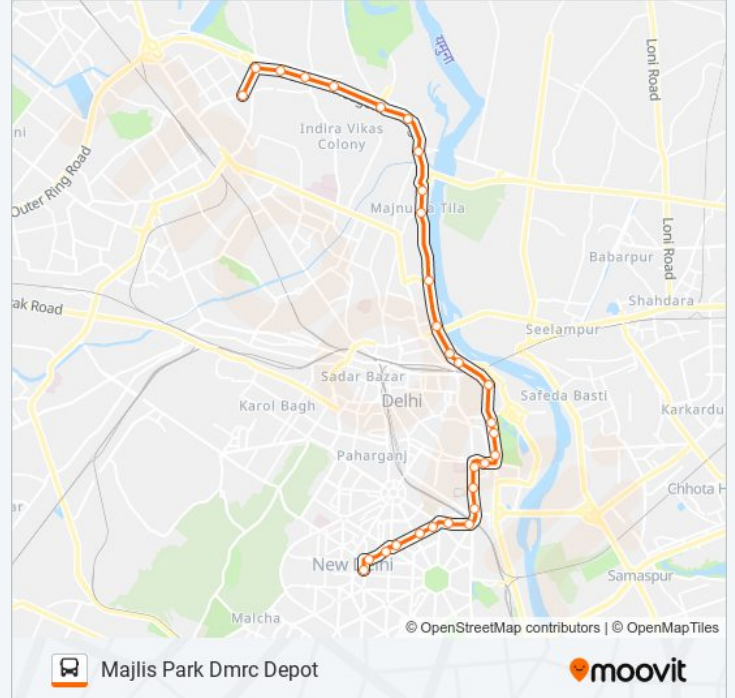

ISBT Ring Road

Raksha Vigyan Kendra / Metcalf House

Majnu Ka Tila Outer Ring Road

Pwd Office / Aruna Nagar Ring Road

Wazirabad Crossing Gt Road

Gopal Pur / Jagat Pur Crossing

Gandhi Vihar

Cv Raman ITI

Burari Crossing

Christian Kabristan

Mukundpur Crossing

Majlis Park Dmrc Depot

188STL bus time schedules and route maps are available in an offline PDF at moovitapp.com. Use the [Moovit App](#) to see live bus times, train schedule or subway schedule, and step-by-step directions for all public transit in New Delhi.

[About Moovit](#) • [MaaS Solutions](#) • [Supported Countries](#) • [Mooviter Community](#)

© 2024 Moovit - All Rights Reserved

Check Live Arrival Times