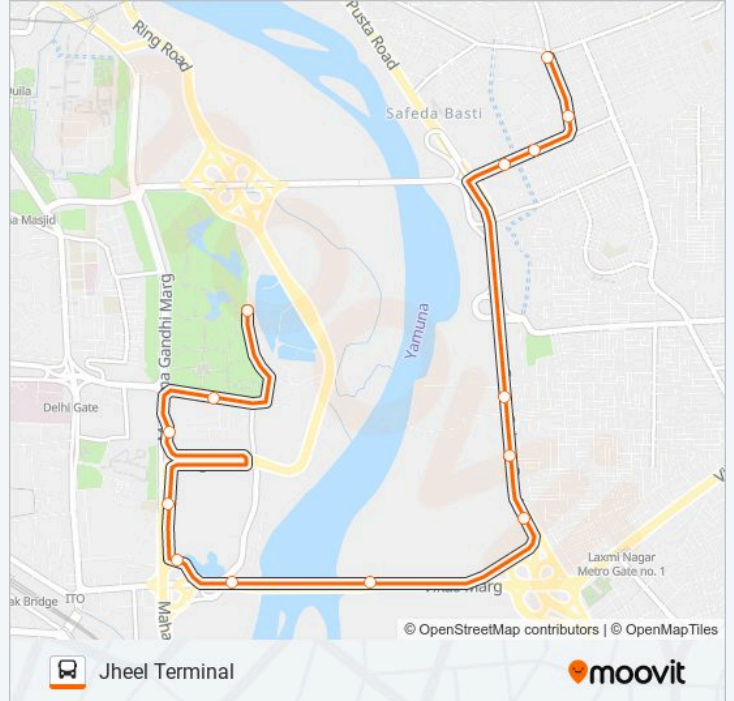

 **310STL****Jheel Terminal**[Get The App](#)

The 310STL bus line (Jheel Terminal) has 2 routes. For regular weekdays, their operation hours are:

(1) Jheel Terminal: 05:30 - 18:44(2) Rajghat Depot: 08:05 - 16:20

Use the Moovit App to find the closest 310STL bus station near you and find out when is the next 310STL bus arriving.

Direction: Jheel Terminal

14 stops

[VIEW LINE SCHEDULE](#)

Rajghat Depot
Rajghat Gandhi Darshan
Gandhi Darshan
Indira Gandhi Stadium
ITO Ring Road
Delhi Secretariat
Rainy Well
Lalita Park
Ramesh Park
Bank Enclave
St. Lawrence School
Geeta Colony Block 5
Geeta Colony
Jheel Terminal

310STL bus Time Schedule

Jheel Terminal Route Timetable:

Sunday	05:30 - 18:44
Monday	05:30 - 18:44
Tuesday	05:30 - 18:44
Wednesday	05:30 - 18:44
Thursday	05:30 - 18:44
Friday	05:30 - 18:44
Saturday	05:30 - 18:44

310STL bus Info**Direction:** Jheel Terminal**Stops:** 14**Trip Duration:** 21 min**Line Summary:**

Direction: Rajghat Depot

14 stops

[VIEW LINE SCHEDULE](#)

- Jheel Terminal
- Geeta Colony
- Geeta Colony Block 5
- St. Lawrence School
- Geeta Colony
- Sdm Office
- Bank Enclave
- Ramesh Park
- Lalita Park
- Rainy Well
- Delhi Secretariat
- Delhi Sectt
- Delhi Sachivalaya (Rajghat Power House)
- Rajghat Depot