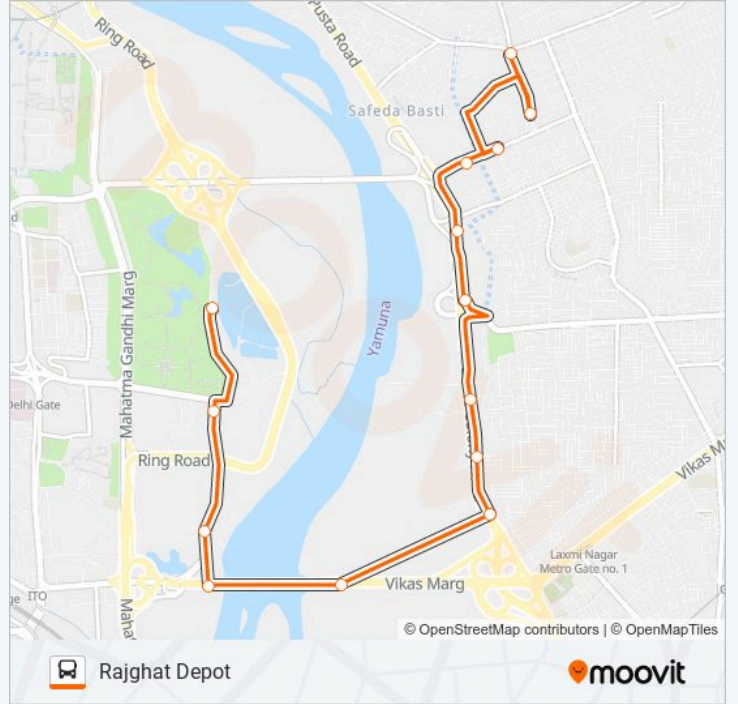

Use the Moovit App to find the closest 310STL bus station near you and find out when is the next 310STL bus arriving.

Direction: Jheel Terminal

14 stops

[VIEW LINE SCHEDULE](#)

Rajghat Depot
Rajghat Gandhi Darshan
Gandhi Darshan
Indira Gandhi Stadium
ITO Ring Road
Delhi Secretariat
Rainy Well
Lalita Park
Ramesh Park
Bank Enclave
St. Lawrence School
Geeta Colony Block 5
Geeta Colony
Jheel Terminal

310STL bus Info**Direction:** Jheel Terminal**Stops:** 14**Trip Duration:** 21 min**Line Summary:**

Direction: Rajghat Depot

14 stops

[VIEW LINE SCHEDULE](#)

- Jheel Terminal
- Geeta Colony
- Geeta Colony Block 5
- St. Lawrence School
- Geeta Colony
- Sdm Office
- Bank Enclave
- Ramesh Park
- Lalita Park
- Rainy Well
- Delhi Secretariat
- Delhi Sectt
- Delhi Sachivalaya (Rajghat Power House)
- Rajghat Depot

310STL bus Time Schedule

Rajghat Depot Route Timetable:

Sunday	08:05 - 16:20
Monday	08:05 - 16:20
Tuesday	08:05 - 16:20
Wednesday	08:05 - 16:20
Thursday	08:05 - 16:20
Friday	08:05 - 16:20
Saturday	08:05 - 16:20

310STL bus Info

Direction: Rajghat Depot

Stops: 14

Trip Duration: 21 min

Line Summary:

310STL bus time schedules and route maps are available in an offline PDF at moovitapp.com. Use the Moovit App to see live bus times, train schedule or subway schedule, and step-by-step directions for all public transit in New Delhi.