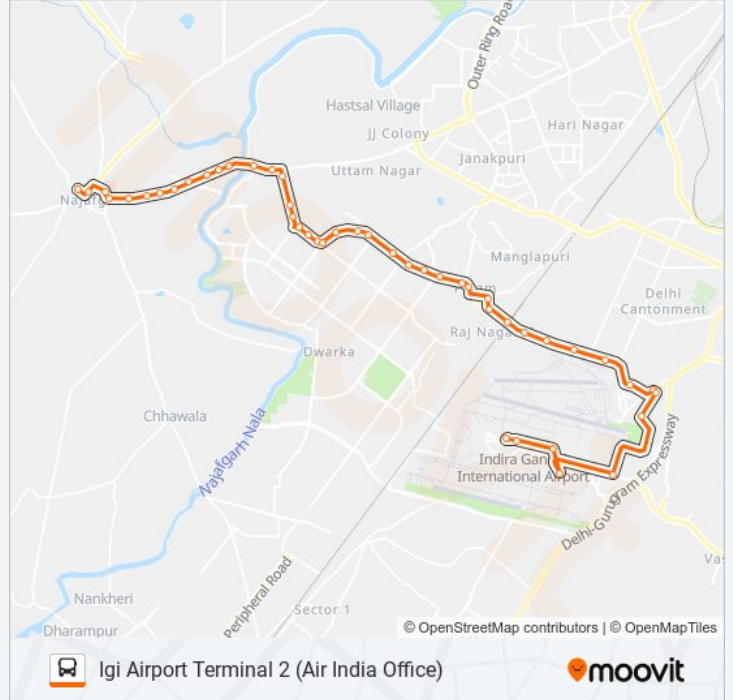

Matiyala Crossing

Raja Puri

Madhu Vihar

Dwarka Sec 2-6

J M International School

Dwarka Sec 1

Maharaja Agrasen Hospital Dwarka

Health Centre

Manglapuri / Palam Village

Palam Gaon

Dwarka Flyover Palam Village

Palam Colony Flyover

Prehlad Pur

Indian Oil Station

IOL

Palam Airport / Igi Airport T1297

Palam More

Palam More

Police Colony Mehram Nagar

Aerocity Metro Station

Centaur Hotel / New Custom House

Cargo / Express Terminal Gate

Air Traffic Control Office

Igi Airport Terminal 2 (Air India Office)

Direction: Najafgarh Terminal

42 stops

[VIEW LINE SCHEDULE](#)

Igi Airport Terminal 2 (Air India Office)

Air Traffic Control Office

Cargo / Express Terminal Gate

Centaur Hotel / New Custom House

Ampc (Automated Mail Processing Centre)

AIR-08 bus Time Schedule

Najafgarh Terminal Route Timetable:

Sunday	20:36 - 23:48
Monday	20:36 - 23:48
Tuesday	20:36 - 23:48
Wednesday	20:36 - 23:48
Thursday	20:36 - 23:48
Friday	20:36 - 23:48