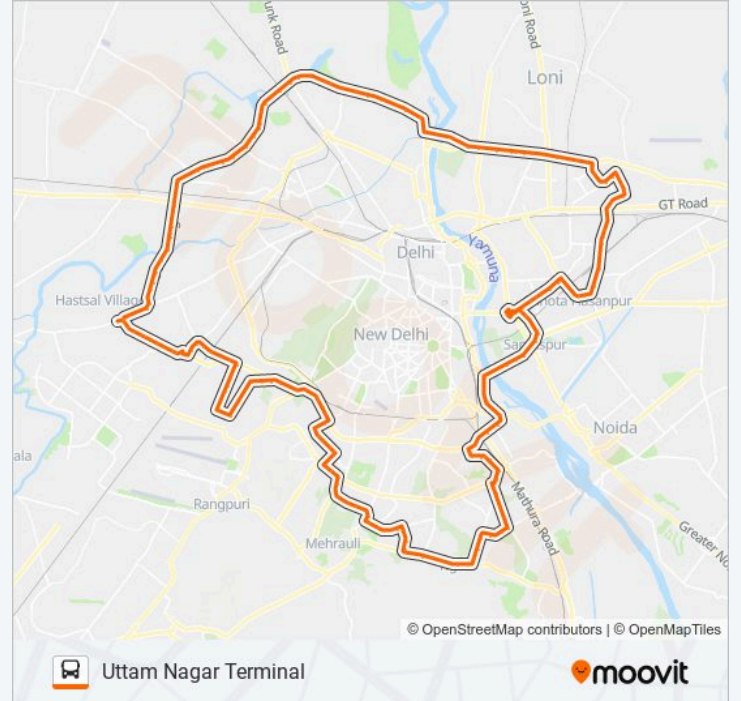

Geeta Ashram

Mor Lines

Palam Mor

Shastri Bazar

Mall Road

St Marry School

R R Line

Golf Club

Dhaura Kuan

Dhaura Kuan Arsd College

Satya Niketan

Gurudwara Moti Bagh

South Moti Bagh (Ring Road)

South Moti Bagh

Shanti Niketan / Rk Puram Sec 9

R K Puram Sec 8 / 9

Rk Puram Sec-7

R K Puram Sec7 Xing

Mohan Singh Market

R K Puram Sec-1 2

Rk Puram Sec 1

R K Puram Nab

Munirka Village (T)

Munirka Family Planning

Munirka Dda Flats

Istm

Ber Sarai

School Of Physical Science

Fai

Sanskrit Vidyapeeth

Katwaria Sarai

Qutab Hotel