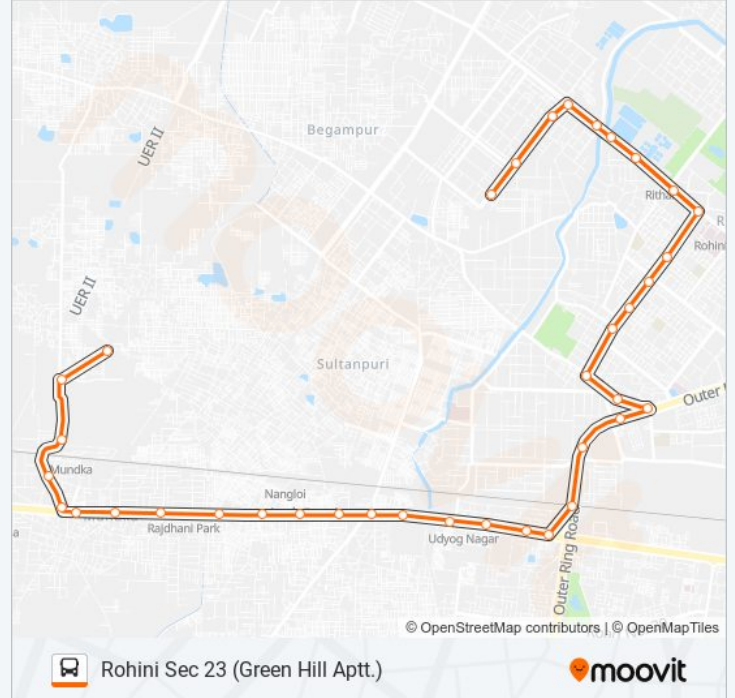

Use the Moovit App to find the closest 141STL2 bus station near you and find out when is the next 141STL2 bus arriving.

**Direction: Rani Khera Depot 1**

36 stops

[VIEW LINE SCHEDULE](#)

Rohini Sec 23 (Green Hill Apt.)  
Hanuman Mandir Rohini Sec 24  
Rohini Sec 24 Dear Satguru Sewaram Crossing  
Dera Satguru Sewaram Sahai Sec 24/25  
Sec-24 Rohini Main Road  
Rithala Village  
Pal Colony  
Rithala Metro Station  
Visram Chowk  
Rohini Sec-3/4 Xing  
Avantika Sec 1  
Rohini Sec 2  
Avantika Crossing (Chhotu Ram Marg)  
Avantika Xing  
Mangolpur Kalan Village  
Mangol Pur School (Kanjhawla Road)  
West Enclave (Orr)  
Mangol Puri B Block (Orr)  
Peera Garhi Metro Station  
Udyog Nagar  
Inder Enclave  
Jwala Puri / Nangloi Depot

**Direction: Rohini Sec 23 (Green Hill Aptt.)**

37 stops

[VIEW LINE SCHEDULE](#)

Rani Khera Depot I  
 Rani Khera Depot Crossing  
 Mundka Railway Station  
 Friends Enclave Mundka  
 Mundka School (Rani Khera Road)  
 Mundka Village (Metro Station)  
 Mundka Village Crossing  
 Swarn Park  
 Rajdhani Park  
 Qamruddin Nagar Terminal  
 Nangloi Jj Colony Lokesh Cinema  
 Nangloi Metro Station  
 Sultan Puri Crossing/Nangloi  
 Maha Raja Surajmal Stadium  
 Jwala Puri / Nangloi Depot

**141STL2 bus Info**

**Direction:** Rohini Sec 23 (Green Hill Aptt.)

**Stops:** 37

**Trip Duration:** 55 min

**Line Summary:**

Inder Enclave

Udyog Nagar

Peera Garhi Metro Station

Rohini Sec 24 Dear Satguru Sewaram Crossing

Hanuman Mandir Rohini Sec 24

Rohini Sec 23 (Green Hill Aptt.)

141STL2 bus time schedules and route maps are available in an offline PDF at [moovitapp.com](https://moovitapp.com). Use the Moovit App to see live bus times, train schedule or subway schedule, and step-by-step directions for all public transit in New Delhi.