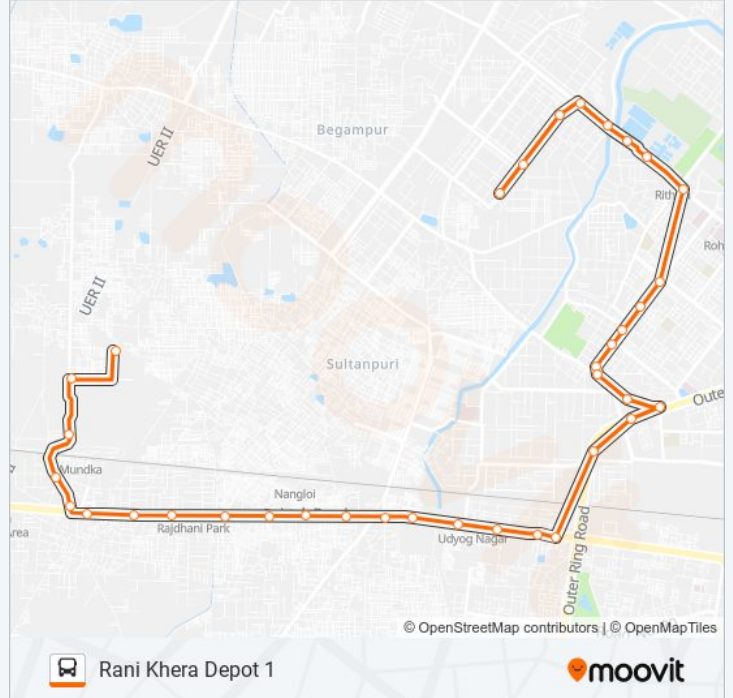

## Rani Khera Depot 1

[Get The App](#)

The 141STL2 bus line (Rani Khera Depot 1) has 2 routes. For regular weekdays, their operation hours are:

(1) Rani Khera Depot 1: 04:28 - 22:53 (2) Rohini Sec 23 (Green Hill Apt.): 07:28 - 20:52

Use the Moovit App to find the closest 141STL2 bus station near you and find out when is the next 141STL2 bus arriving.

**Direction: Rani Khera Depot 1**

36 stops

[VIEW LINE SCHEDULE](#)

Rohini Sec 23 (Green Hill Apt.)  
Hanuman Mandir Rohini Sec 24  
Rohini Sec 24 Dear Satguru Sewaram Crossing  
Dera Satguru Sewaram Sahai Sec 24/25  
Sec-24 Rohini Main Road  
Rithala Village  
Pal Colony  
Rithala Metro Station  
Visram Chowk  
Rohini Sec-3/4 Xing  
Avantika Sec 1  
Rohini Sec 2  
Avantika Crossing (Chhotu Ram Marg)  
Avantika Xing  
Mangolpur Kalan Village  
Mangol Pur School (Kanjhawla Road)  
West Enclave (Orr)  
Mangol Puri B Block (Orr)  
Peera Garhi Metro Station  
Udyog Nagar  
Inder Enclave  
Jwala Puri / Nangloi Depot

**141STL2 bus Time Schedule**

Rani Khera Depot 1 Route Timetable:

Sunday	04:28 - 22:53
Monday	04:28 - 22:53
Tuesday	04:28 - 22:53
Wednesday	04:28 - 22:53
Thursday	04:28 - 22:53
Friday	04:28 - 22:53
Saturday	04:28 - 22:53

**141STL2 bus Info****Direction:** Rani Khera Depot 1**Stops:** 36**Trip Duration:** 45 min**Line Summary:**

Surajmal Stadium  
 Sultanpuri Crossing  
 Nangloi Metro Station  
 Nangloi Jj Colony Lokesh Cinema  
 Qamruddin Nagar Terminal  
 Rajdhani Park  
 Swarn Park  
 Mundka Village Crossing  
 Mundka Village Metro Station  
 Mundka School (Rani Khera Road)  
 Friends Enclave Mundka  
 Mundka Railway Station  
 Rani Khera Depot Crossing  
 Rani Khera Depot 1