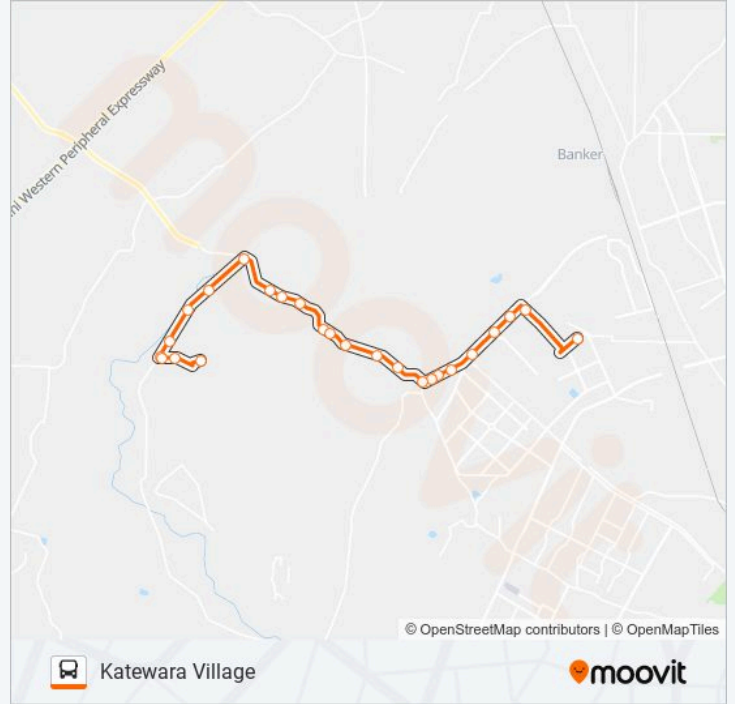

 **169STL3****Katewara Village**[Get The App](#)

The 169STL3 bus line Katewara Village has one route. For regular weekdays, their operation hours are:

(1) Katewara Village: 05:12 - 19:08

Use the Moovit App to find the closest 169STL3 bus station near you and find out when is the next 169STL3 bus arriving.

**Direction: Katewara Village**

25 stops

[VIEW LINE SCHEDULE](#)

Bawana Sec 5 Cluster Depot  
Bawana Sec 6 / 7 Crossing  
Delhi Jal Board Bawana  
Jain Bekhunth Mandir  
Bawana Jj Colony CRPF Camp  
Dsidc Bawana Sec 2  
Bawana Soap Factory  
Bawana Dispensary  
Bawana Village  
Bawana Depot  
Ps Bawana  
Dariyapur Kalan School Bawana  
Bajit Pur Crossing  
Dariyapur Gaon  
Harewali Crossing  
Auchandi Sarvodaya School  
Auchandi Village  
Auchandi Border  
B R International School  
Mungesh Pur Village  
Navodya School

**169STL3 bus Time Schedule**

Katewara Village Route Timetable:

Sunday	05:12 - 19:08
Monday	05:12 - 19:08
Tuesday	05:12 - 19:08
Wednesday	05:12 - 19:08
Thursday	05:12 - 19:08
Friday	05:12 - 19:08
Saturday	05:12 - 19:08

**169STL3 bus Info****Direction:** Katewara Village**Stops:** 25**Trip Duration:** 40 min**Line Summary:**

Katewra Crossing

Katewara School

Katewara Colony

Katewara Village

169STL3 bus time schedules and route maps are available in an offline PDF at [moovitapp.com](https://moovitapp.com). Use the Moovit App to see live bus times, train schedule or subway schedule, and step-by-step directions for all public transit in New Delhi.