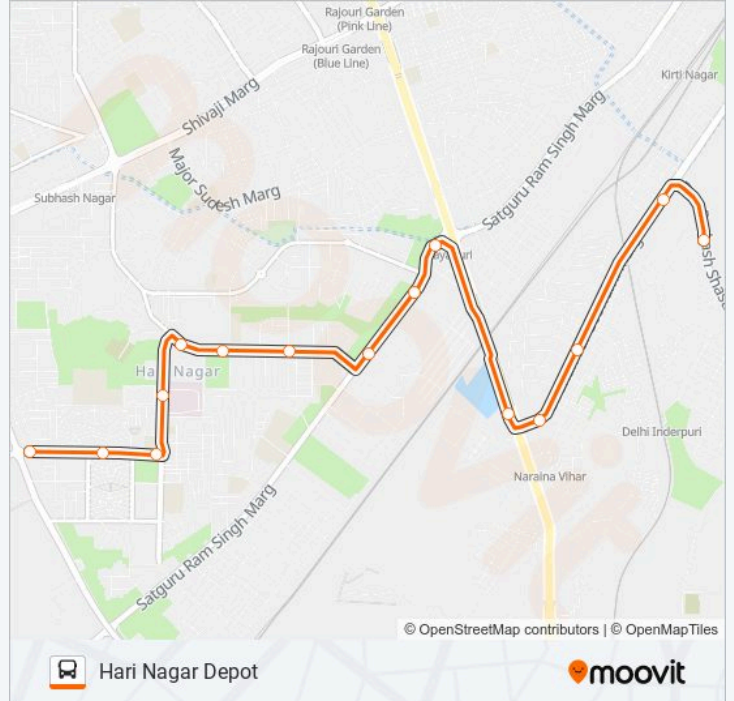

The 218LSTL bus line (Hari Nagar Depot) has 2 routes. For regular weekdays, their operation hours are:

(1) Hari Nagar Depot: 07:20 - 21:00(2) Inderpuri (Krishi Kunj): 06:56 - 22:03

Use the Moovit App to find the closest 218LSTL bus station near you and find out when is the next 218LSTL bus arriving.

Direction: Hari Nagar Depot

15 stops

[VIEW LINE SCHEDULE](#)

Inder Puri (Krishi Kunj)
Loha Mandi
Payal Cinema
Naraina Vihar / Indra Market
Naraina Vihar
Mayapuri Depot Crossing
Government Press
Hari Nagar (Mohan Mandir) Mayapuri
Dda Flats Hari Nagar
Swarg Ashram
Beriwala Bagh
Ddu Hospital
Hari Nagar Shaheed Pawan Sahni Chowk
Da Block Hari Nagar
Hari Nagar Depot

218LSTL bus Info**Direction:** Hari Nagar Depot**Stops:** 15**Trip Duration:** 20 min**Line Summary:**

Direction: Inderpuri (Krishi Kunj)

15 stops

[VIEW LINE SCHEDULE](#)

- Hari Nagar Depot
- Da Block Hari Nagar
- Hari Nagar Shaheed Pawan Sahni Chowk
- Ddu Hospital
- Beriwala Bagh
- Swarg Ashram
- Lig Flats
- Hari Nagar (Mohan Mandir) Mayapuri
- Government Press
- Mayapuri Depot
- Naraina Vihar
- Naraina Vihar / Indra Market
- Payal Cinema
- Loha Mandi
- Inderpuri (Krishi Kunj)

218LSTL bus Info

Direction: Inderpuri (Krishi Kunj)

Stops: 15

Trip Duration: 16 min

Line Summary:

218LSTL bus time schedules and route maps are available in an offline PDF at moovitapp.com. Use the Moovit App to see live bus times, train schedule or subway schedule, and step-by-step directions for all public transit in New Delhi.