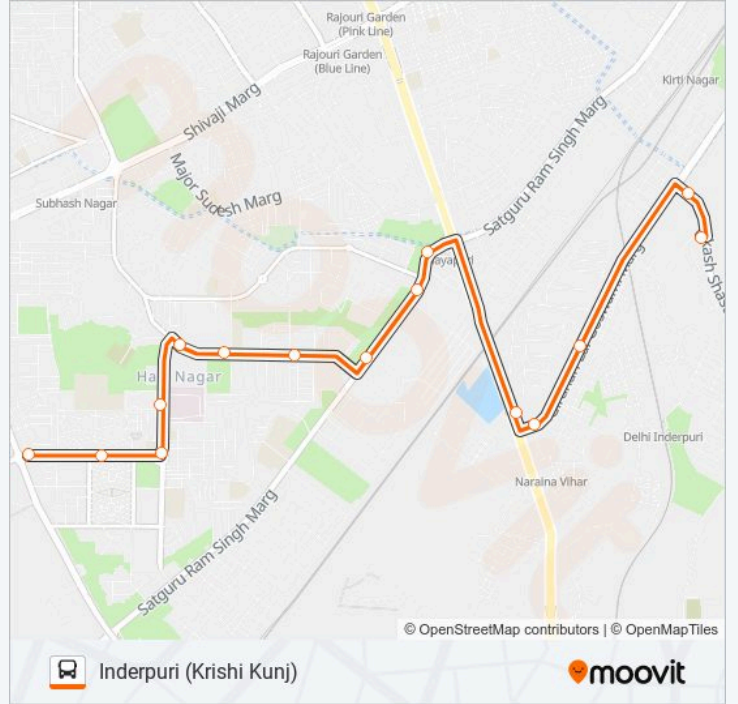

The 218LSTL bus line (Hari Nagar Depot) has 2 routes. For regular weekdays, their operation hours are:

(1) Hari Nagar Depot: 07:20 - 21:00(2) Inderpuri (Krishi Kunj): 06:56 - 22:03

Use the Moovit App to find the closest 218LSTL bus station near you and find out when is the next 218LSTL bus arriving.

218LSTL bus Info**Direction:** Hari Nagar Depot**Stops:** 15**Trip Duration:** 20 min**Line Summary:**

Direction: Inderpuri (Krishi Kunj)

15 stops

[VIEW LINE SCHEDULE](#)

- Hari Nagar Depot
- Da Block Hari Nagar
- Hari Nagar Shaheed Pawan Sahni Chowk
- Ddu Hospital
- Beriwala Bagh
- Swarg Ashram
- Lig Flats
- Hari Nagar (Mohan Mandir) Mayapuri
- Government Press
- Mayapuri Depot
- Naraina Vihar
- Naraina Vihar / Indra Market
- Payal Cinema
- Loha Mandi
- Inderpuri (Krishi Kunj)

218LSTL bus Time Schedule

Inderpuri (Krishi Kunj) Route Timetable:

Sunday	06:56 - 22:03
Monday	06:56 - 22:03
Tuesday	06:56 - 22:03
Wednesday	06:56 - 22:03
Thursday	06:56 - 22:03
Friday	06:56 - 22:03
Saturday	06:56 - 22:03

218LSTL bus Info

Direction: Inderpuri (Krishi Kunj)

Stops: 15

Trip Duration: 16 min

Line Summary:

218LSTL bus time schedules and route maps are available in an offline PDF at moovitapp.com. Use the Moovit App to see live bus times, train schedule or subway schedule, and step-by-step directions for all public transit in New Delhi.