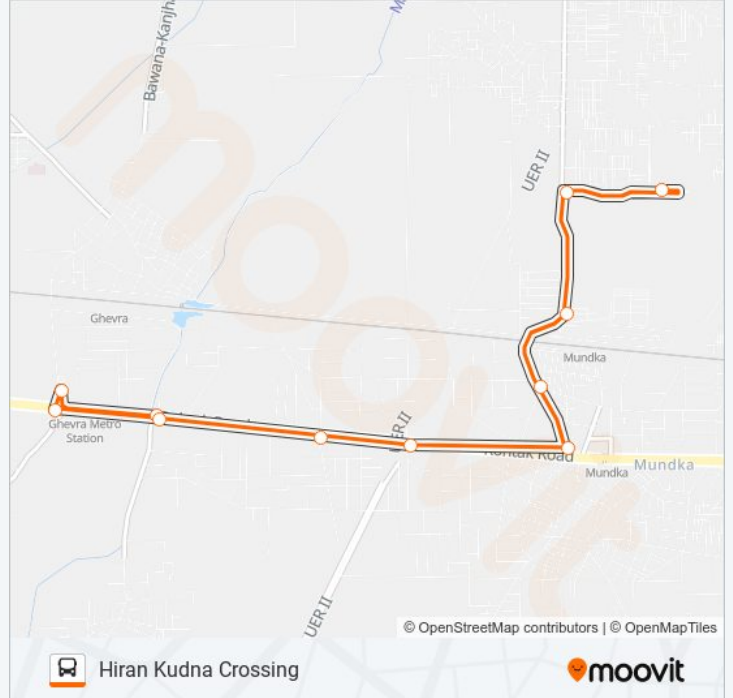

The 219LSTL bus line (Hiran Kudna Crossing) has 2 routes. For regular weekdays, their operation hours are:

(1) Hiran Kudna Crossing: 12:15(2) Rani Khera Depot III: 06:30 - 17:20

Use the Moovit App to find the closest 219LSTL bus station near you and find out when is the next 219LSTL bus arriving.

**Direction: Hiran Kudna Crossing**

11 stops

[VIEW LINE SCHEDULE](#)

Rani Khera Depot III  
Rani Khera Depot Crossing  
Mundka Railway Station  
Friends Enclave Mundka  
Mundka School (Rani Khera Road)  
Mundka Industrial Area / Shiv Shankar  
Dharamkanta  
Mile Stone / Shiv Shankar Dharam Kanta  
Hiran Kudna Crossing  
Ghevra Crossing Rohtak Road  
Ghevra Crossing / Ghevra Metro Station  
Hiran Kudna Crossing

### Direction: Rani Khera Depot III

9 stops

[VIEW LINE SCHEDULE](#)

- Hiran Kudna Crossing
- Mile Stone Factory
- Shiv Shanker Dharam Kata
- Mundka School
- Mundka School (Rani Khera Road)
- Friends Enclave Mundka
- Mundka Railway Station
- Rani Khera Depot Crossing
- Rani Khera Depot III

### 219LSTL bus Info

**Direction:** Rani Khera Depot III

**Stops:** 9

**Trip Duration:** 12 min

**Line Summary:**

219LSTL bus time schedules and route maps are available in an offline PDF at [moovitapp.com](https://moovitapp.com). Use the [Moovit App](#) to see live bus times, train schedule or subway schedule, and step-by-step directions for all public transit in New Delhi.