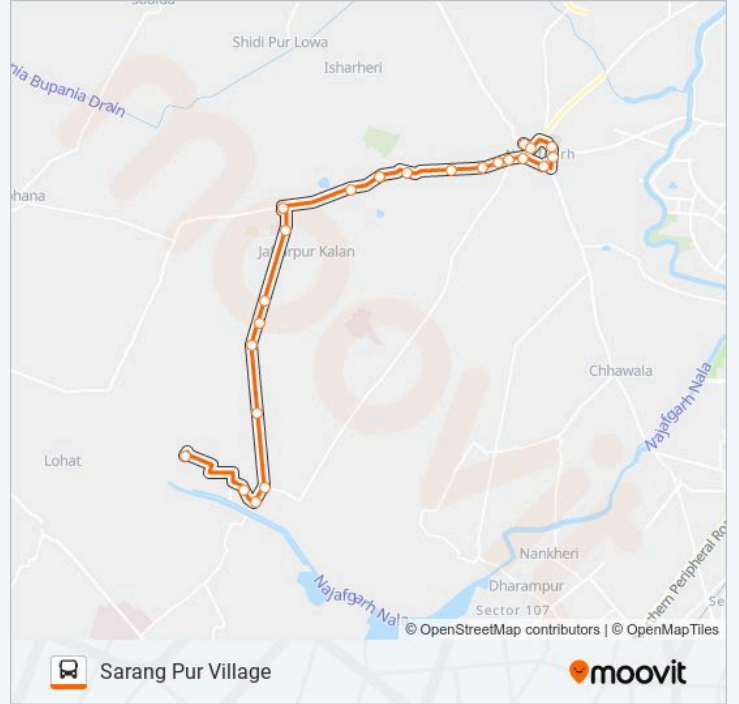

 **844STL2****Sarang Pur Village**[Get The App](#)

The 844STL2 bus line Sarang Pur Village has one route. For regular weekdays, their operation hours are:

(1) Sarang Pur Village: 05:20 - 21:57

Use the Moovit App to find the closest 844STL2 bus station near you and find out when is the next 844STL2 bus arriving.

Direction: Sarang Pur Village

23 stops

[VIEW LINE SCHEDULE](#)

Najafgarh Terminal

Jharoda Crossing/Nazafgarh Terminal

Health Centre

Najafgarh Delhi Gate

Police Station Najafgarh

844STL2 bus Time Schedule

Sarang Pur Village Route Timetable:

Sunday	05:20 - 21:57
Monday	05:20 - 21:57
Tuesday	05:20 - 21:57
Wednesday	05:20 - 21:57
Thursday	05:20 - 21:57
Friday	05:20 - 21:57
Saturday	05:20 - 21:57

844STL2 bus Info**Direction:** Sarang Pur Village**Stops:** 23**Trip Duration:** 40 min**Line Summary:**

Jhuljhuli Village

Sarang Pur Village

844STL2 bus time schedules and route maps are available in an offline PDF at moovitapp.com. Use the Moovit App to see live bus times, train schedule or subway schedule, and step-by-step directions for all public transit in New Delhi.