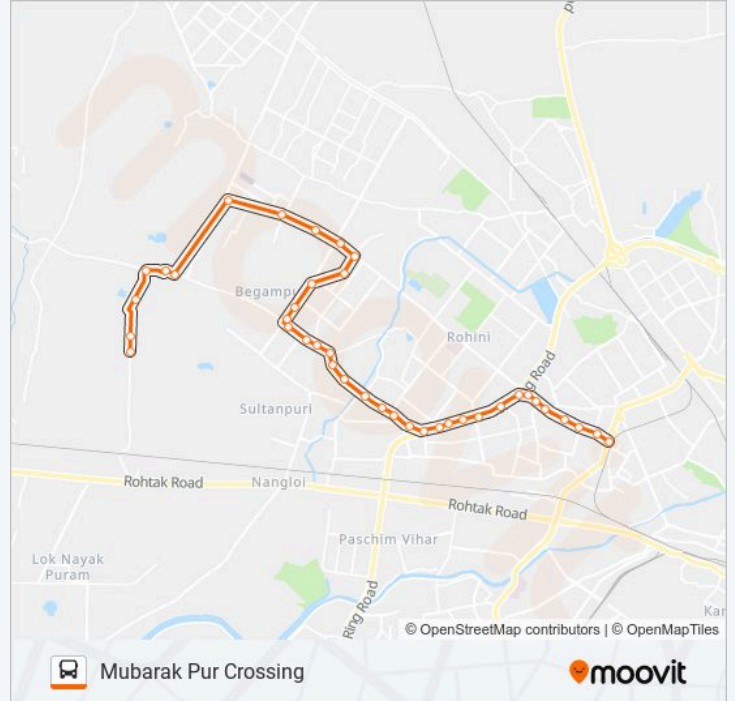

The 921AEXT bus line (Mubarak Pur Crossing) has 2 routes. For regular weekdays, their operation hours are:

(1) Mubarak Pur Crossing: 05:03 - 19:59(2) Wazirpur Depot: 07:25 - 16:25

Use the Moovit App to find the closest 921AEXT bus station near you and find out when is the next 921AEXT bus arriving.

921AEXT bus Info

Direction: Mubarak Pur Crossing

Stops: 39

Trip Duration: 55 min

Line Summary:

Pooth Kalan

Rohini Sec 20/21 More

Rohini Sec-21

Rohini Sec 37 Ebus Depot

Karala School

Karala Village

Karala Crossing

Shaheed Bhagat Singh Nagar

Madanpur Dabas

Mubarak Pur Crossing

Direction: Wazirpur Depot

38 stops

[VIEW LINE SCHEDULE](#)

Mubarak Pur Crossing

Madan Pur Dabas

Shaheed Bhagat Singh Nagar

Karala Crossing

Karala Village

Karala School