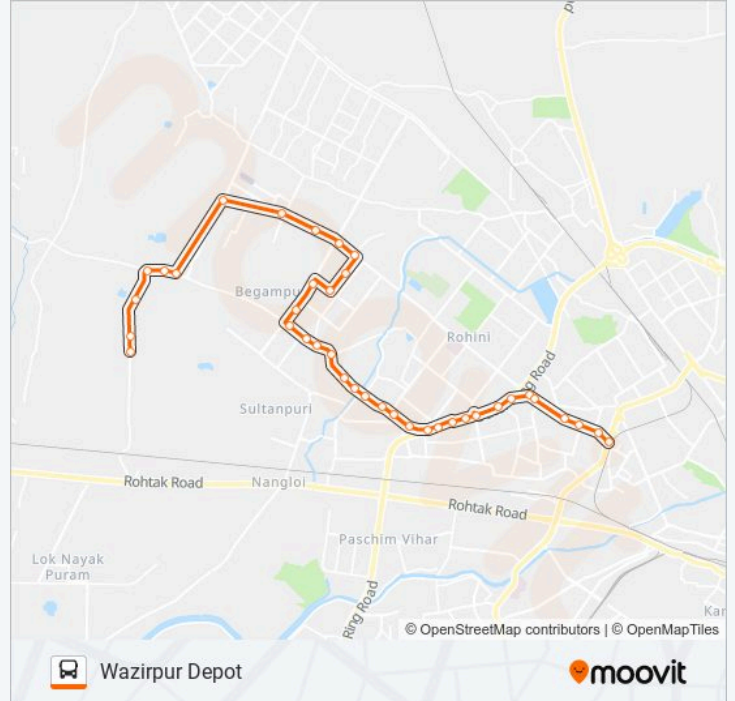

Deep Vihar

Power House Rohini Sec 24

Begumpur Extension

Police Station Begumpur

Rohini Sec-21

Poothkalan

Pooth Kalan

Brahm Shakti Hospital

Buddh Vihar

Budh Vihar

Mangol Puri Y Block

Mangol Pur Khurd

Avantika Xing

Mangolpur Kalan Village

Mangol Pur School (Outer Ring Road)

Rohini Depot III

Puspanjali Enclave Rohini Depot 3

Kali Mata Mandir

Deepali Chowk Ring Road

Saraswati Vihar C Block

Madhuban Chowk Outer Ring Road

Madhuban Chowk Pitampura Metro Stn

Pitampura Jd Block

Kohat Enclave Metro Station

Pitampura Nd Block

Netaji Subhash Palace (Wazirpur Depot) Road No 41

Wazirpur Depot

921AEXT bus time schedules and route maps are available in an offline PDF at moovitapp.com. Use the Moovit App to see live bus times, train schedule or subway schedule, and step-by-step directions for all public transit in New Delhi.